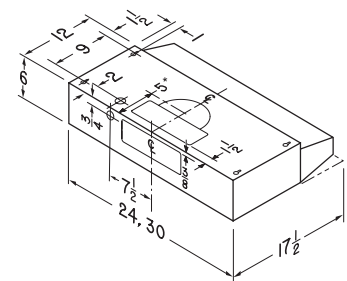

Venmar Ventilation ULC
550 Lemire Blvd
Drummondville (Quebec) J2C 7W9
1-877-896-1119

www.Broan-NuTone.ca

Specifications subject to change without notice.
©2023 Venmar Ventilation ULC