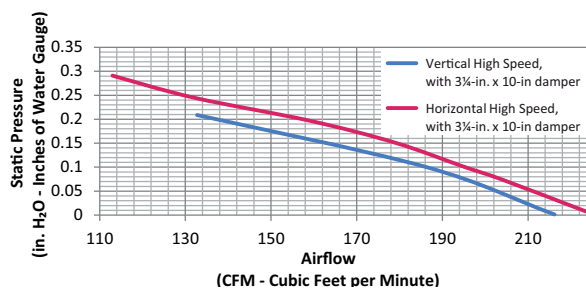

PERFORMANCE				
Duct Orientation	Size	Damper	Sones on high speed	CFM on high speed
Vertical - Rectangular	3¼ in. x 10 in.	Included	7.5	190
Horizontal - Rectangular	3¼ in. x 10 in.	Included	7.5	190

FEATURES	
Control type	Rotary switch, variable speed
Delay off	no
Filter Clean Reminder	no
Heat Sentry™	no
Lighting	2-level 75-watt bulb (not included)
Grease Filter	Aluminum (Qty. 1)
ENERGY STAR®	no
Recirculation	Charcoal filter sold separately

AC INPUT	
120 V, 60 Hz - 2.5 AMPS	

OPTIONAL ACCESSORIES	
3¼ in. x 10 in. to 6-in. Round Duct Transition	411
7-in. Round Damper	BP87Q
7-in. Round Adapter Plate	SR680508

MOUNTING HEIGHT	
18 in. to 24 in. from cooktop to bottom of hood	

LIMITED WARRANTY	
1-year (See installation manual for full warranty text.)	

FOR INDOOR USE ONLY

* Center point for 7" round installation.

Dimensions shown in inches.

HVI-2100 CERTIFIED RATINGS comply with new testing technologies and procedures prescribed by the Home Ventilating Institute, for off-the-shelf products, as they are available to consumers. Product performance is rated at 0.1 in. static pressure, based on tests conducted in AMCA's state-of-the-art test laboratory. Sones are a measure of humanly-perceived loudness, based on laboratory measurements.