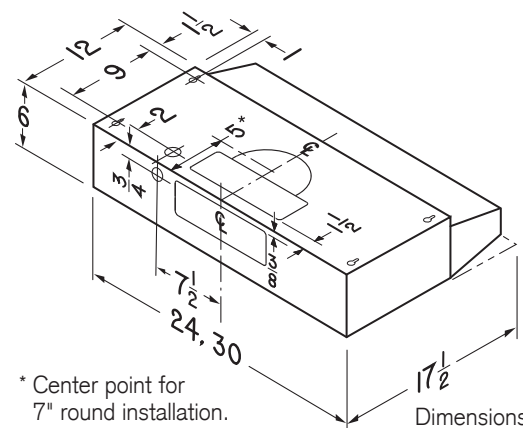

Perfect for light cooking habits, the BU3 range hood models provide the quality you expect and the value you demand.

SIZE	WHITE	WHITE WITH BLACK CONTROL	STAINLESS	GREASE FILTER (replacement)	CHARCOAL FILTER
24 in.	BU324WW	-	BU324SS	BP29	41F
30 in.	BU330WW	BU330WH	BU330SS	BP29	41F

PERFORMANCE				
Duct Orientation	Size	Damper	Sones on high speed	CFM on high speed
Vertical - Rectangular	3¼ in. x 10 in.	Included	7.5	190
Horizontal - Rectangular	3¼ in. x 10 in.	Included	7.5	190

FEATURES	
Control type	Rotary switch, variable speed
Delay off	no
Filter Clean Reminder	no
Heat Sentry™	no
Lighting	2-level 75-watt bulb (not included)
Grease Filter	Aluminum (Qty. 1)
ENERGY STAR®	no
Recirculation	Charcoal filter sold separately

AC INPUT	
120 V, 60 Hz - 2.5 AMPS	

OPTIONAL ACCESSORIES	
3¼ in. x 10 in. to 6-in. Round Duct Transition	411
7-in. Round Damper	BP87Q
7-in. Round Adapter Plate	SR680508

MOUNTING HEIGHT	
18 in. to 24 in. from cooktop to bottom of hood	

LIMITED WARRANTY	
1-year (See installation manual for full warranty text.)	

FOR INDOOR USE ONLY

* Center point for 7" round installation.

Dimensions shown in inches.