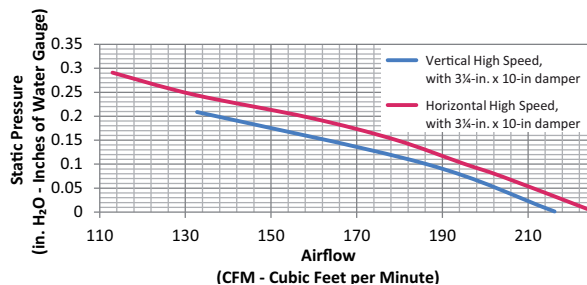

PERFORMANCE				
Duct Orientation	Size	Damper	Sones on high speed	CFM on high speed
Vertical - Rectangular	3¼ in. x 10 in.	Included	7.5	190
Horizontal - Rectangular	3¼ in. x 10 in.	Included	7.5	190

FEATURES	
Control type	Rotary switch, variable speed
Delay off	no
Filter Clean Reminder	no
Heat Sentry™	no
Lighting	2-level 75-watt bulb (not included)
Grease Filter	Aluminum (Qty. 1)
ENERGY STAR®	no
Recirculation	Charcoal filter sold separately

**AC INPUT**  
120 V, 60 Hz - 2.5 AMPS

OPTIONAL ACCESSORIES	
3¼ in. x 10 in. to 6-in. Round Duct Transition	411
7-in. Round Damper	BP87
7-in. Round Adapter Plate	SR680508

**MOUNTING HEIGHT**  
18 in. to 24 in. from cooktop to bottom of hood

**LIMITED WARRANTY**  
1-year  
(See installation manual for full warranty text.)

**FOR INDOOR USE ONLY**

\* Center point for 7" round installation.

Dimensions shown in inches.

HVI-2100 CERTIFIED RATINGS comply with new testing technologies and procedures prescribed by the Home Ventilating Institute, for off-the-shelf products, as they are available to consumers. Product performance is rated at 0.1 in. static pressure, based on tests conducted in AMCA's state-of-the-art test laboratory. Sones are a measure of humanly-perceived loudness, based on laboratory measurements.