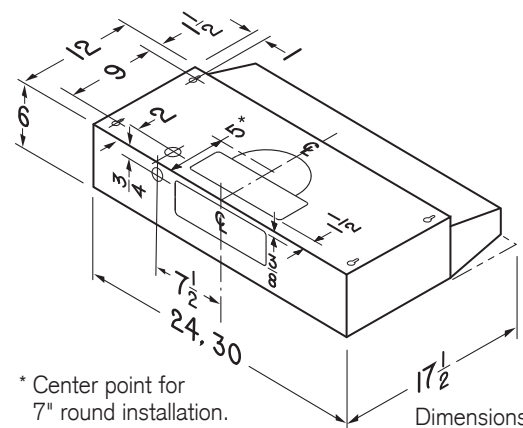

Perfect for the light cooking habits, the BU3 range hood models provide the quality you expect and the value you demand.

SIZE	WHITE	WHITE WITH BLACK CONTROL	STAINLESS	GREASE FILTER (replacement)	CHARCOAL FILTER
24 in.	BU324WW	-	-	BP29	41F
30 in.	BU330WW	BU330WH	BU330SS	BP29	41F

PERFORMANCE				
Duct Orientation	Size	Damper	Sones on high speed	CFM on high speed
Vertical - Rectangular	3¼ in. x 10 in.	Included	7.5	190
Horizontal - Rectangular	3¼ in. x 10 in.	Included	7.5	190

FEATURES	
Control type	Rotary switch, variable speed
Delay off	no
Filter Clean Reminder	no
Heat Sentry™	no
Lighting	2-level 75-watt bulb (not included)
Grease Filter	Aluminum (Qty. 1)
ENERGY STAR®	no
Recirculation	Charcoal filter sold separately

AC INPUT
120 V, 60 Hz - 2.5 AMPS

OPTIONAL ACCESSORIES	
3¼ in. x 10 in. to 6-in. Round Duct Transition	411
7-in. Round Damper	BP87
7-in. Round Adapter Plate	SR680508

MOUNTING HEIGHT
18 in. to 24 in. from cooktop to bottom of hood

LIMITED WARRANTY
1-year
(See installation manual for full warranty text.)

FOR INDOOR USE ONLY

* Center point for 7" round installation.

Dimensions shown in inches.