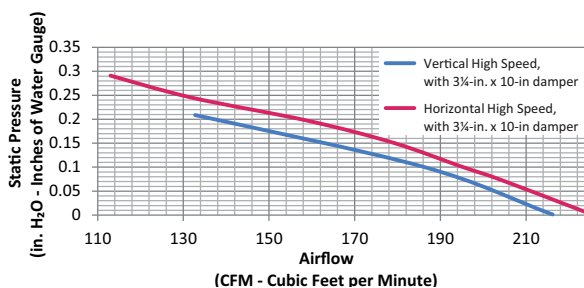

PERFORMANCE				
Duct Orientation	Size	Damper	Sones on high speed	CFM on high speed
Vertical - Rectangular	3¼ in. x 10 in.	Included	7.5	190
Horizontal - Rectangular	3¼ in. x 10 in.	Included	7.5	190

FEATURES	
Control type	Rotary switch, variable speed
Delay off	no
Filter Clean Reminder	no
Heat Sentry™	no
Lighting	2-level 75-watt bulb (not included)
Grease Filter	Aluminum (Qty. 1)
ENERGY STAR®	no
Recirculation	Charcoal filter sold separately

AC INPUT	
120 V, 60 Hz - 2.5 AMPS	

OPTIONAL ACCESSORIES	
3¼ in. x 10 in. to 6-in. Round Duct Transition	411
7-in. Round Damper	BP87Q
7-in. Round Adapter Plate	SR680508

MOUNTING HEIGHT	
18 in. to 24 in. from cooktop to bottom of hood	

LIMITED WARRANTY	
1-year (See installation manual for full warranty text.)	

FOR INDOOR USE ONLY

* Center point for 7" round installation.

Dimensions shown in inches.

HVI-2100 CERTIFIED RATINGS comply with new testing technologies and procedures prescribed by the Home Ventilating Institute, for off-the-shelf products, as they are available to consumers. Product performance is rated at 0.1 in. static pressure, based on tests conducted in AMCA's state-of-the-art test laboratory. Sones are a measure of humanly-perceived loudness, based on laboratory measurements.