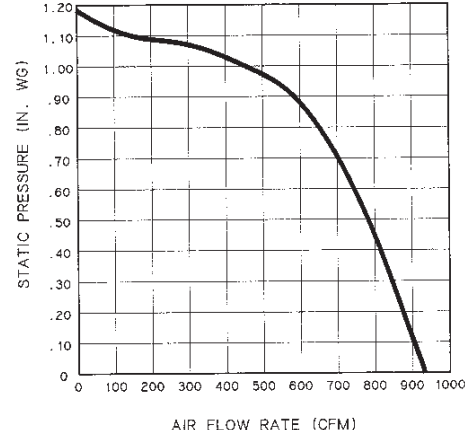

MODEL 332H EXTERIOR BLOWER