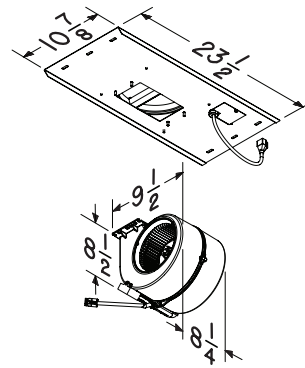

FEATURES

BLOWERS:

Model RM325H *

- 600 cfm, 120 VAC, 3.3 Amps
- Interior-mounted, single-wheel design - attaches to rough-in plate
- Includes Rough-in Kit.
- Uses 8" round duct (purchase separately)

Model RM326H *

- 1200 cfm, 120 VAC, 5.0 Amps
- Interior-mounted, dual-wheel design - attaches to rough-in plate
- Includes Rough-in Kit.
- Requires 10" round duct (purchase separately)

Model 331H / 332H / 335 / 336

- 600 / 900 / 1200 / 1500 cfm
- 120 VAC, 2.3 / 5.8 / 3.0 / 4.3 Amps
- Exterior-mounted, all aluminum construction
- Use with 10" round duct (purchase separately)

Note: To achieve reduced sound levels at the range hood, the external blower should be installed at least 10 feet away from the hood location and include one 90° elbow in the duct run between the hood and blower.

SPECIFICATIONS

MODEL	VOLTS	HZ	AMPS	CFM	DUCT
RM325H	120	60	3.3	600	8" Rd.
RM326H	120	60	5.0	1200	10" Rd.
331H	120	60	2.3	600	10" Rd.
332H	120	60	5.8	900	10" Rd.
335	120	60	3.0	1200	10" Rd.
336	120	60	4.3	1500	10" Rd.

HVI-2100 CERTIFIED RATINGS comply with new testing technologies and procedures prescribed by the Home Ventilating Institute, for off-the-shelf products, as they are available to consumers. Product performance is rated at 0.1 in. static pressure, based on tests conducted in a state-of-the-art test laboratory. Sones are a measure of humanly-perceived loudness, based on laboratory measurements.

Model RM325H
Blower /
Rough-in
Kit