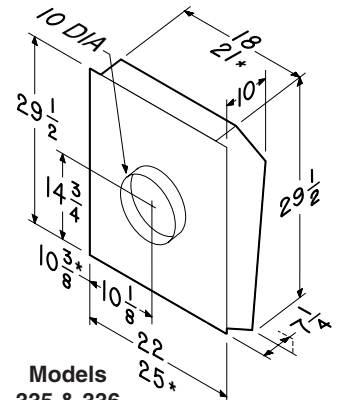

Model RM325H
Blower /
Rough-in
Kit

Models
331H & 332H
Exterior Blowers

Model RM326H
Blower /
Rough-in
Kit

Models
335 & 336
Exterior Blowers * Model 336 dimensions

Model 418
10" Round
90° Elbow

Broan-NuTone LLC Hartford, Wisconsin www.broan.com 800-558-1711
Broan-NuTone Canada Mississauga, Ontario www.broan.ca 877-896-1119