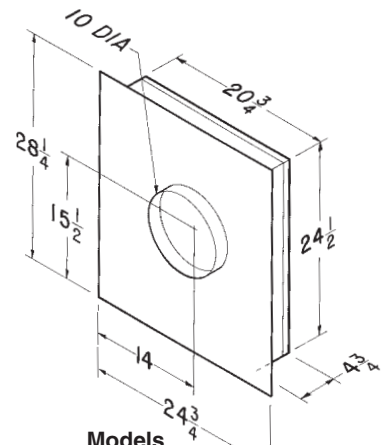

Models
331H & 332H
Exterior Blowers