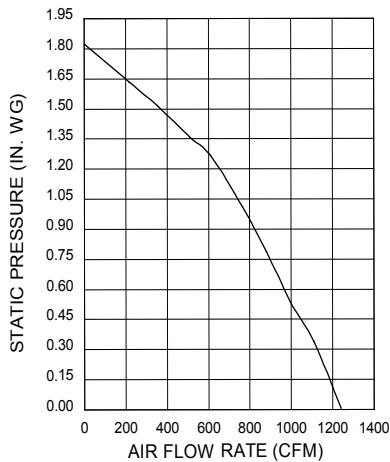

MODEL 335 EXTERIOR BLOWER