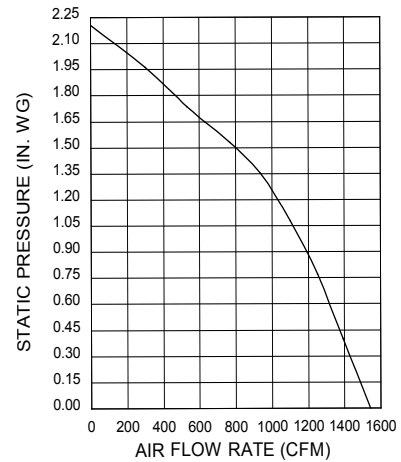

MODEL 336 EXTERIOR BLOWER

* INSTALLATION NOTE

The Models RM325H & RM326H Blowers may be compatible with “older” 60000 Series Rangemaster® Hoods. Refer to specific hood installation instructions for details.