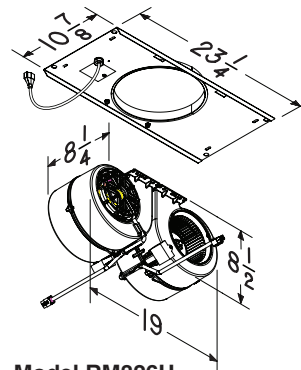

Model RM326H
Blower /
Rough-in
Kit