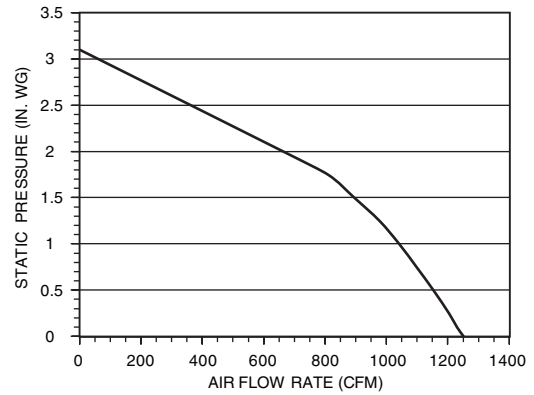

MODEL RM326H BLOWER