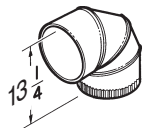

Model RM325H
Blower /
Rough-in
Kit

Models
331H & 332H
Exterior Blowers

Model RM326H
Blower /
Rough-in
Kit

Models
335 & 336
Exterior Blowers * Model 336 dimensions

Model 418
10" Round
90° Elbow

Broan-NuTone LLC Hartford, Wisconsin www.broan.com 800-558-1711
Broan-NuTone Canada Mississauga, Ontario www.broan.ca 877-896-1119