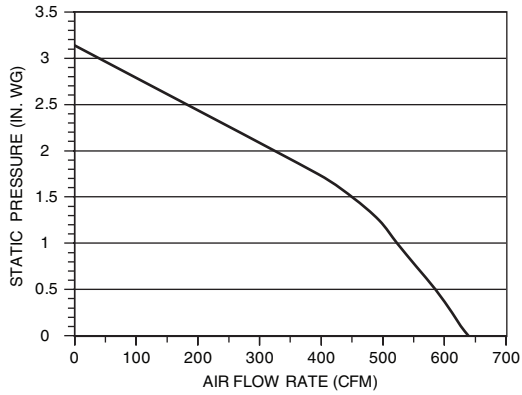

PERFORMANCE RATINGS

MODEL RM325H BLOWER