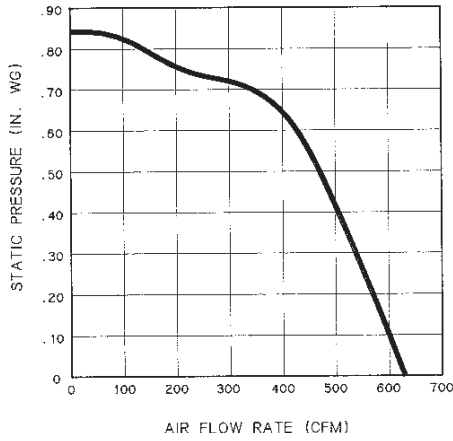

MODEL 331H EXTERIOR BLOWER