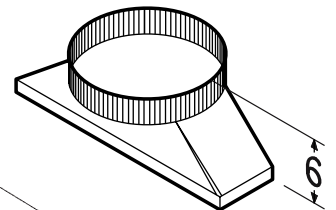

TRANSITIONS, DAMPERS, & ADAPTORS

Model 411 Transition

- 3¼" x 10" to 6" round
- Model 412H Transition**
- 3¼" x 10" to 7" round
- Model 413 Transition**
- 3¼" x 10" to 8" round

All models above -
30 GA galvanized steel
construction

Model 423 Transition

- 4½" x 18½" to 10" round
- vertical discharge
- 26 GA galvanized steel
construction

Model 414 Transition

- 10" round to 8" round
- 24 GA galvanized steel

Model 424 Transition

- 4½" x 18½" to 10" round
- horizontal, rear discharge
- 26 GA galvanized steel
construction

Model T486 Transition

- 8" round to 6" round
- 30 GA galvanized steel

Model 427 Transition

- 4½" x 18½" to 10" round
- horizontal discharge
- 26 GA galvanized steel
construction

Model T487 Transition

- 8" round to 7" round
- 24 GA galvanized steel