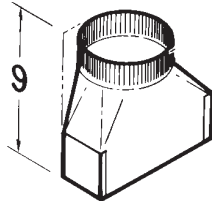

TRANSITIONS, DAMPERS, & ADAPTORS

Model 411 Transition

- 3¼" x 10" to 6" round
- Model 412H Transition**
- 3¼" x 10" to 7" round
- Model 413 Transition**
- 3¼" x 10" to 8" round

All models above -
30 GA galvanized steel
construction

Model 423 Transition

- 4½" x 18½" to 10" round
- vertical discharge
- 26 GA galvanized steel
construction

Model 414 Transition

- 10" round to 8" round
- 24 GA galvanized steel

Model 424 Transition

- 4½" x 18½" to 10" round
- horizontal, rear discharge
- 26 GA galvanized steel
construction