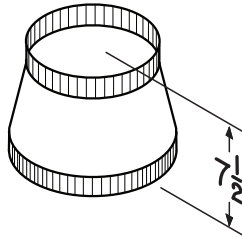

TRANSITIONS, DAMPERS, & ADAPTORS

Model 411 Transition

- 3¼" x 10" to 6" round
- Model 412H Transition**
- 3¼" x 10" to 7" round
- Model 413 Transition**
- 3¼" x 10" to 8" round

All models above -
30 GA galvanized steel
construction

Model 423 Transition

- 4½" x 18½" to 10" round
- vertical discharge
- 26 GA galvanized steel
construction

Model 414 Transition

- 10" round to 8" round
- 24 GA galvanized steel

Model 424 Transition

- 4½" x 18½" to 10" round
- horizontal, rear discharge
- 26 GA galvanized steel
construction

Model T486 Transition

- 8" round to 6" round
- 30 GA galvanized steel

Model 427 Transition

- 4½" x 18½" to 10" round
- horizontal discharge
- 26 GA galvanized steel
construction

Model T487 Transition

- 8" round to 7" round
- 24 GA galvanized steel

REFERENCE	QTY.	REMARKS	Project
			Location
			Architect
			Engineer
			Contractor
			Submitted by Date

Model 459 Transition

- 3 1/4" x 14" to 8" round - vertical discharge
- 30 GA galvanized steel construction