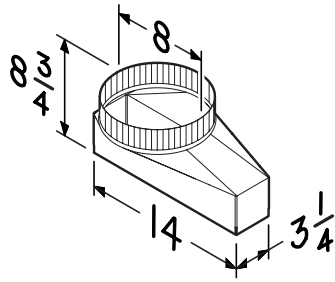

Model T486 Transition

- 8" round to 6" round
- 30 GA galvanized steel

Model 427 Transition

- 4½" x 18½" to 10" round
- horizontal discharge
- 26 GA galvanized steel
construction

Model T487 Transition

- 8" round to 7" round
- 24 GA galvanized steel

Model 453 Transition

- 4½" x 18½" to 10" round horizontal,
- left discharge
- 26 GA galvanized
steel construction

Model 454 Transition

- Same as Model 453 except -
- horizontal right discharge

Broan-NuTone LLC Hartford, Wisconsin www.broan.com 800-637-1453 www.nutone.com 888-336-3948
BEST Hartford, Wisconsin www.BestRangeHoods.com

REFERENCE	QTY.	REMARKS	Project
			Location
			Architect
			Engineer
			Contractor
			Submitted by Date

Model 459 Transition

- 3 1/4" x 14" to 8" round - vertical discharge
- 30 GA galvanized steel construction