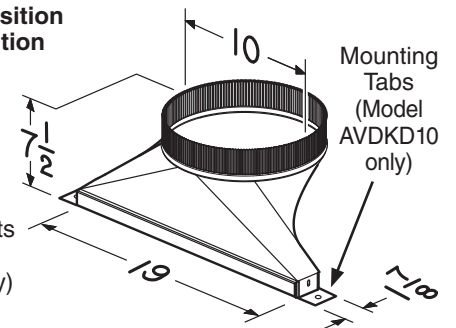

Model AVDKD10 Transition

Model ATKD10 Transition

- 1-7/8" x 19" to 10" round
- 26 GA galvanized steel construction
- Includes duct slips (Model ATKD10 only)
- Includes 2 barrel nuts for attachment. (Model AVDKD10 only)