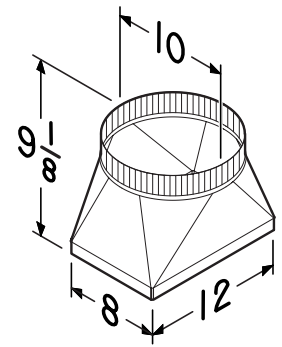

REFERENCE	QTY.	REMARKS	Project
			Location
			Architect
			Engineer
			Contractor
			Submitted by Date

Model 459 Transition

- 3 1/4" x 14" to 8" round - vertical discharge
- 30 GA galvanized steel construction

- Six-pack of Model 475

Model T81212 Transition

- 8" x 12" to 12" round
- 28 ga. galvanized steel

Model S99610015 Transition

- 8" x 12" to 10" round male - vertical discharge
- 26 GA galvanized steel construction