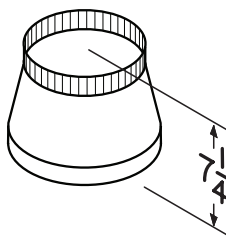

TRANSITIONS, DAMPERS, & ADAPTORS

Model 411 Transition

- 3¼" x 10" to 6" round
- Model 412H Transition**
- 3¼" x 10" to 7" round
- Model 413 Transition**
- 3¼" x 10" to 8" round

All models above -
30 GA galvanized steel
construction

Model 423 Transition

- 4½" x 18½" to 10" round
- vertical discharge
- 26 GA galvanized steel
construction

Model 414 Transition

- 10" round to 8" round
- 24 GA galvanized steel

Model 424 Transition

- 4½" x 18½" to 10" round
- horizontal, rear discharge
- 26 GA galvanized steel
construction

Model T486 Transition

- 8" round to 6" round
- 30 GA galvanized steel

Model 427 Transition

- 4½" x 18½" to 10" round
- horizontal discharge
- 26 GA galvanized steel
construction

Model T487 Transition

- 8" round to 7" round
- 24 GA galvanized steel

Model 453 Transition

- 4½" x 18½" to 10" round horizontal,
- left discharge
- 26 GA galvanized
steel construction

Model 454 Transition

- Same as Model 453 except -
- horizontal right discharge

Broan-NuTone LLC Hartford, Wisconsin www.broan.com 800-637-1453 www.nutone.com 888-336-3948
BEST Hartford, Wisconsin www.BestRangeHoods.com