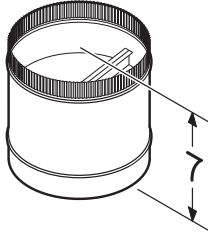

Model 97 Damper

- 7" round
- 28 GA galvanized steel
- Aluminum louvers