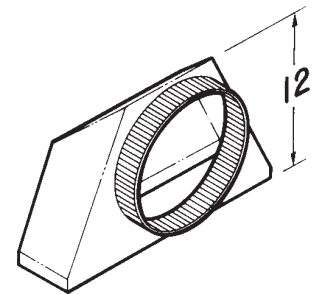

TRANSITIONS, DAMPERS, & ADAPTORS

Model 411 Transition

- 3¼" x 10" to 6" round
- Model 412H Transition**
- 3¼" x 10" to 7" round
- Model 413 Transition**
- 3¼" x 10" to 8" round

All models above -
30 GA galvanized steel
construction

Model 423 Transition

- 4½" x 18½" to 10" round
- vertical discharge
- 26 GA galvanized steel
construction

Model 414 Transition

- 10" round to 8" round
- 24 GA galvanized steel

Model 424 Transition

- 4½" x 18½" to 10" round
- horizontal, rear discharge
- 26 GA galvanized steel
construction

Model T486 Transition

- 8" round to 6" round
- 30 GA galvanized steel

Model 427 Transition

- 4½" x 18½" to 10" round
- horizontal discharge
- 26 GA galvanized steel
construction

Model T487 Transition

- 8" round to 7" round
- 24 GA galvanized steel

REFERENCE	QTY.	REMARKS	Project
			Location
			Architect
			Engineer
			Contractor
			Submitted by Date

Model 459 Transition

- 3 1/4" x 14" to 8" round - vertical discharge
- 30 GA galvanized steel construction