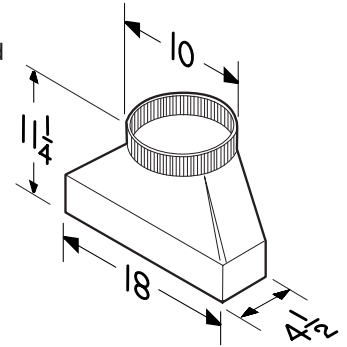

TRANSITIONS, DAMPERS, & ADAPTORS

Model 411 Transition

- 3¼" x 10" to 6" round
- Model 412H Transition**
- 3¼" x 10" to 7" round
- Model 413 Transition**
- 3¼" x 10" to 8" round

All models above -
30 GA galvanized steel
construction

Model 423 Transition

- 4½" x 18½" to 10" round
- vertical discharge
- 26 GA galvanized steel
construction

Model 414 Transition

- 10" round to 8" round
- 24 GA galvanized steel

Model 424 Transition

- 4½" x 18½" to 10" round
- horizontal, rear discharge
- 26 GA galvanized steel
construction

Model T486 Transition

- 8" round to 6" round
- 30 GA galvanized steel

Model 427 Transition

- 4½" x 18½" to 10" round
- horizontal discharge
- 26 GA galvanized steel
construction

Model T487 Transition

- 8" round to 7" round
- 24 GA galvanized steel

REFERENCE	QTY.	REMARKS	Project
			Location
			Architect
			Engineer
			Contractor
			Submitted by Date

Model 459 Transition

- 3 1/4" x 14" to 8" round - vertical discharge
- 30 GA galvanized steel construction