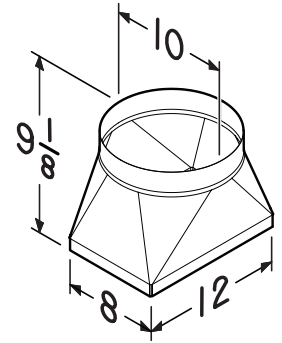

Model S99610028 Transition

- 8" x 12" to 10" round female - vertical discharge
- 26 GA galvanized steel construction