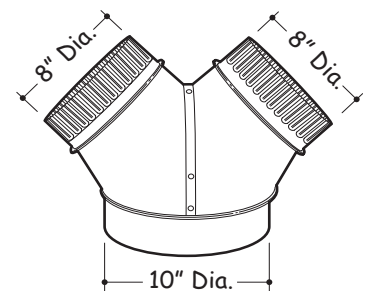

Model AVDKD8810

Model ATKD8810

- 10" round to dual 8" round
- 26 GA galvanized steel construction