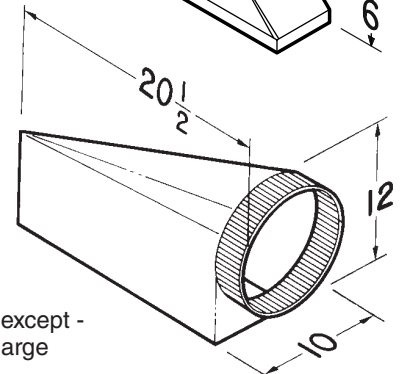

TRANSITIONS, DAMPERS, & ADAPTORS

Model 411 Transition

- 3¼" x 10" to 6" round
- Model 412H Transition**
- 3¼" x 10" to 7" round
- Model 413 Transition**
- 3¼" x 10" to 8" round

All models above -
30 GA galvanized steel
construction

Model 423 Transition

- 4½" x 18½" to 10" round
- vertical discharge
- 26 GA galvanized steel
construction

Model 414 Transition

- 10" round to 8" round
- 24 GA galvanized steel

Model 424 Transition

- 4½" x 18½" to 10" round
- horizontal, rear discharge
- 26 GA galvanized steel
construction

Model T486 Transition

- 8" round to 6" round
- 30 GA galvanized steel

Model 427 Transition

- 4½" x 18½" to 10" round
- horizontal discharge
- 26 GA galvanized steel
construction

Model T487 Transition

- 8" round to 7" round
- 24 GA galvanized steel

Model 453 Transition

- 4½" x 18½" to 10" round horizontal,
- left discharge
- 26 GA galvanized
steel construction

Model 454 Transition

- Same as Model 453 except -
- horizontal right discharge

Broan-NuTone LLC Hartford, Wisconsin www.broan.com 800-637-1453 www.nutone.com 888-336-3948
BEST Hartford, Wisconsin www.BestRangeHoods.com