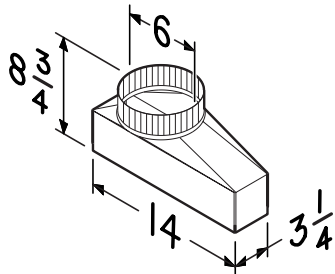

Model T462 Transition

- 3 1/4" x 14" to 6" round - vertical discharge
- 30 GA galvanized steel construction

Model 472 Transition / Damper

- 10" round to 8" round
- Spring-loaded aluminum louvers
- Rubber stops
- 24 GA galvanized steel