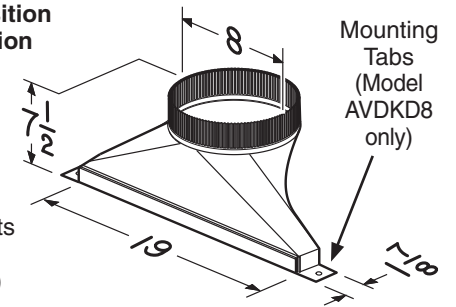

Model S99610028 Transition

- 8" x 12" to 10" round female - vertical discharge
- 26 GA galvanized steel construction

Model AVDKD8 Transition

Model ATKD8 Transition

- 1-7/8" x 19" to 8" round
- 26 GA galvanized steel construction
- Includes duct slips (Model ATKD8 only)
- Includes 2 barrel nuts for attachment. (Model AVDKD8 only)