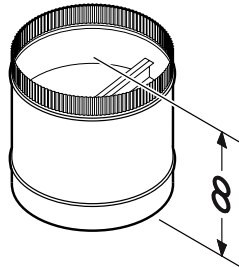

Model 97 Damper

- 7" round
- 28 GA galvanized steel
- Aluminum louvers

Model 421 Damper

- 10" round
- 24 GA galvanized steel with aluminum louvers

Model 438 Damper

- 8" round
- 24 GA galvanized steel with aluminum louvers