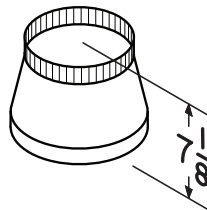

TRANSITIONS, DAMPERS, & ADAPTORS

Model 411 Transition

- 3¼" x 10" to 6" round
- Model 412H Transition**
- 3¼" x 10" to 7" round
- Model 413 Transition**
- 3¼" x 10" to 8" round

All models above -
30 GA galvanized steel
construction

Model 423 Transition

- 4½" x 18½" to 10" round
- vertical discharge
- 26 GA galvanized steel
construction

Model 414 Transition

- 10" round to 8" round
- 24 GA galvanized steel

Model 424 Transition

- 4½" x 18½" to 10" round
- horizontal, rear discharge
- 26 GA galvanized steel
construction

Model T486 Transition

- 8" round to 6" round
- 30 GA galvanized steel

Model 427 Transition

- 4½" x 18½" to 10" round
- horizontal discharge
- 26 GA galvanized steel
construction

Model T487 Transition

- 8" round to 7" round
- 24 GA galvanized steel

REFERENCE	QTY.	REMARKS	Project
			Location
			Architect
			Engineer
			Contractor
			Submitted by Date

Model 459 Transition

- 3 1/4" x 14" to 8" round - vertical discharge
- 30 GA galvanized steel construction