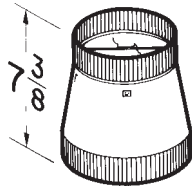

Model 472 Transition / Damper

- 10" round to 8" round
- Spring-loaded aluminum louvers
- Rubber stops
- 24 GA galvanized steel