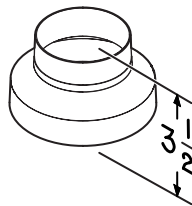

Model 475 Transition

- 6" round to 4" round
- Black, polymeric construction