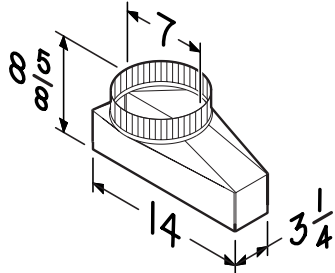

Model T460 Transition

- 3 1/4" x 14" to 7" round - vertical discharge
- 30 GA galvanized steel construction