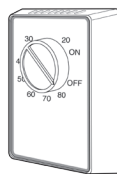

**Model DH100W
Dehumidistat**

- Fits single-gang box
- Variable setting from 20% to 80% relative humidity
- Dual voltage (24V/120V)
- Usage guide included