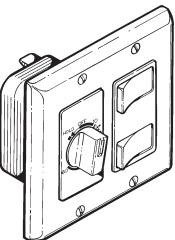

1. **Model 62W (White)**
   60-Minute Time Control with Two Rocker Switches
2. Two, independent, 120 VAC, 15 Amp rocker switches (20 Amp Total)
   - Timer operates continuously or for any set period up to 60 minutes
   - Fits two-gang box
   - 120 VAC, 20 Amp or 240 VAC, 10 Amp timer capacity
   - For use with all Broan fans and heaters within Amp rating