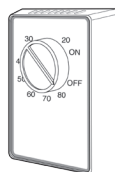

**Model DH100W
Dehumidistat**

- Fits single-gang box
- Variable setting from 20% to 80% relative humidity
- Dual voltage (24V/120V)
- Usage guide included