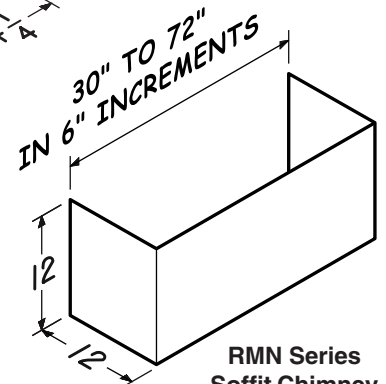

RMN Series Soffit Chimney (Optional)

Broan-NuTone LLC, 926 West State Street, Hartford, WI 53027 (1-800-637-1453)

NuTone, Inc., 4820 Red Bank Road, Cincinnati, OH 45227 (1-800-543-8687)

Broan-NuTone Canada, Inc., 1140 Tristar Drive, Mississauga, Ontario L5T 1H9 (1-888-882-7626)

REFERENCE	QTY.	REMARKS	Project
			Location
			Architect
			Engineer
			Contractor
			Submitted By
			Date