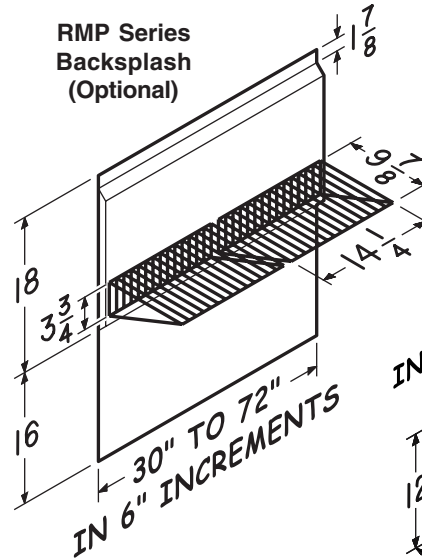

RMP Series Backsplash (Optional)

* 22 gauge, type 430 stainless steel

** 22 gauge, painted galvalume