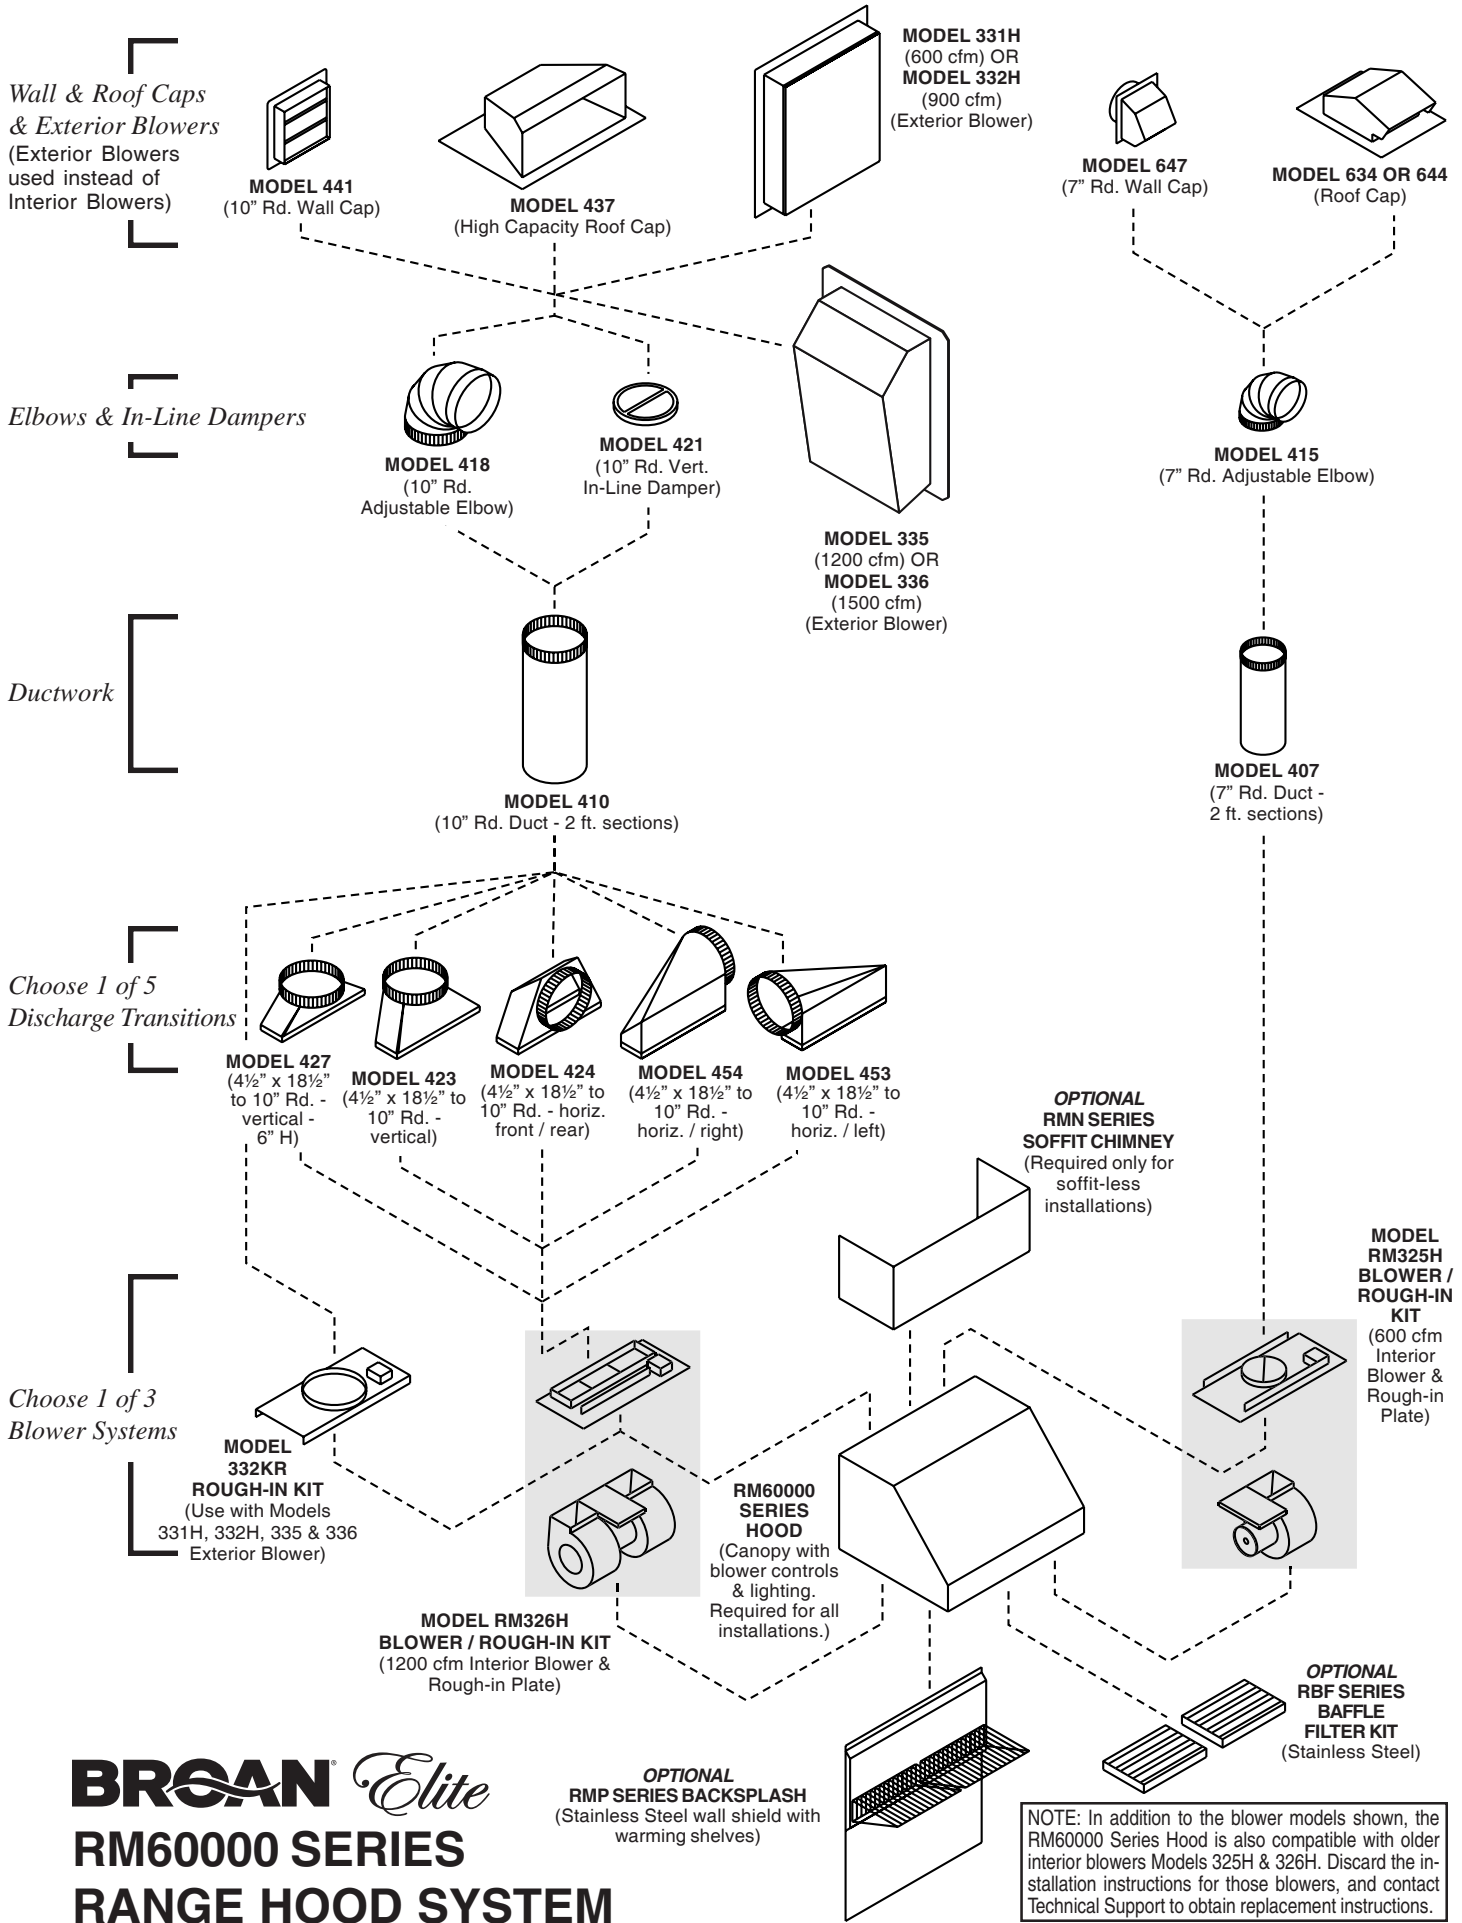

BROAN *Elite*
RM6000 SERIES
RANGE HOOD SYSTEM

NOTE: In addition to the blower models shown, the RM60000 Series Hood is also compatible with older interior blowers Models 325H & 326H. Discard the installation instructions for those blowers, and contact Technical Support to obtain replacement instructions.