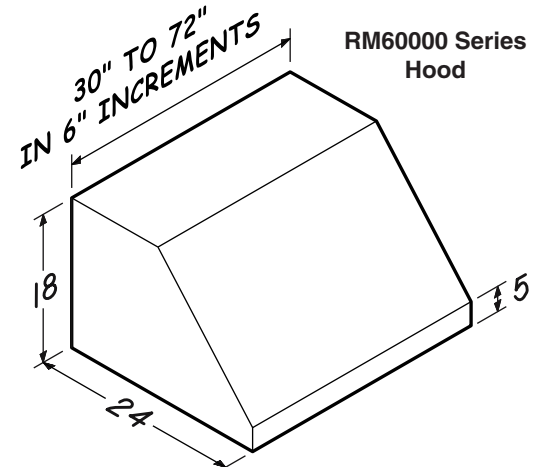

RM6000 Series Hood

RMP Series Backsplash (Optional)