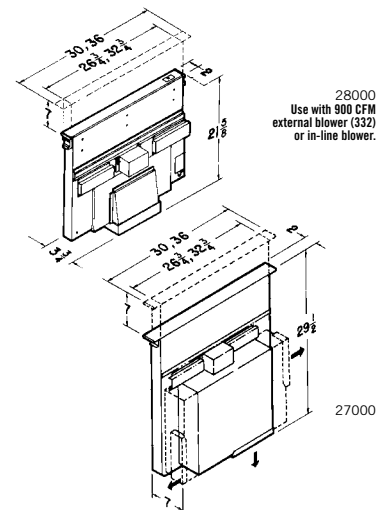

* Cooktops, countertops and cabinets vary in dimension and support systems depending upon manufacturer. These factors may impact this product's ability to fit with every worktop/cabinet combination.

** External blower #332 or in-line blower sold separately.

*** 27000 Series only.

† The 28000 series requires transitioning from 3-1/4" x 10" to 10" round for connection to the external blower. Adapter sold separately.