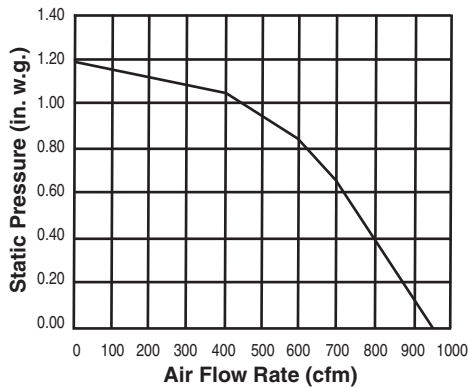

AIR FLOW PERFORMANCE

BROAN-NU-TONE CANADA INC., MISSISSAUGA, ONTARIO WWW.BROAN.CA 1-888-882-7626

PROJECT	REMARKS
LOCATION	
MODEL No.	
QTY.	
SUBMITTED BY	
DATE