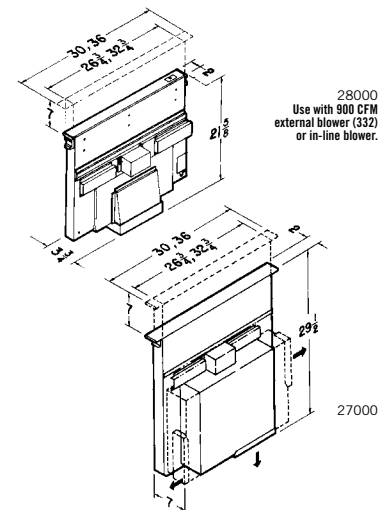

** External blower #332 or in-line blower sold separately.

*** 27000 Series only.

† The 28000 series requires transitioning from 3-1/4" x 10" to 10" round for connection to the external blower. Adapter sold separately.