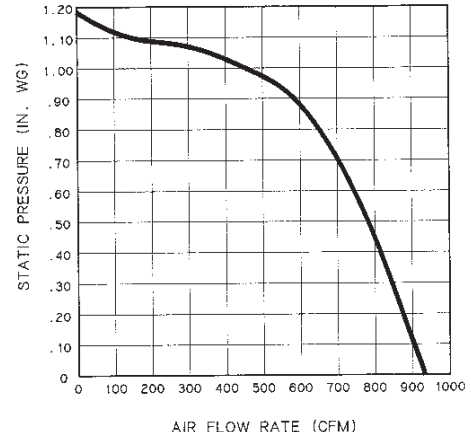

MODEL 332H EXTERIOR BLOWER