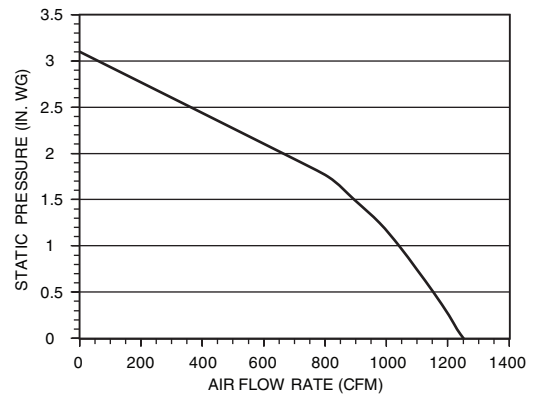

MODEL RM326H BLOWER