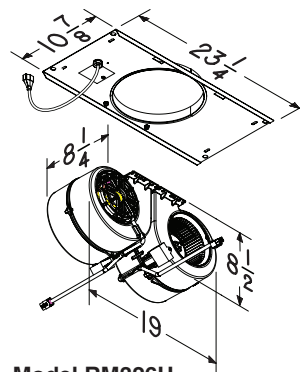

Model RM326H
Blower /
Rough-in
Kit