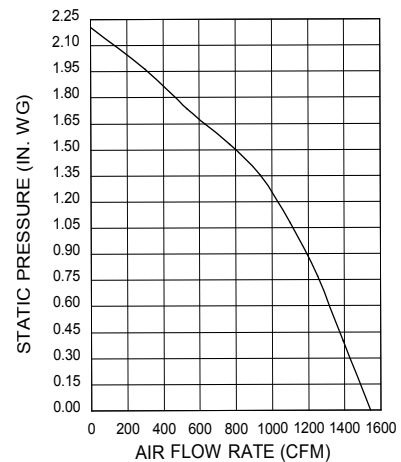

MODEL 336 EXTERIOR BLOWER

* INSTALLATION NOTE

The Models RM325H & RM326H Blowers may be compatible with “older” 60000 Series Rangemaster® Hoods. Refer to specific hood installation instructions for details.