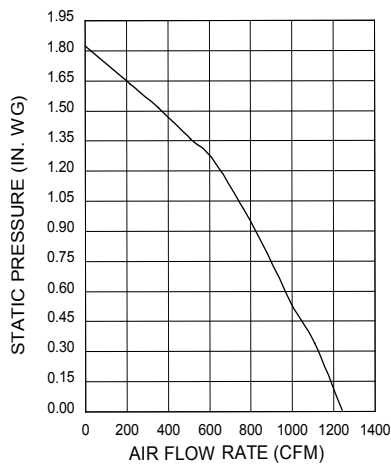

MODEL 335 EXTERIOR BLOWER