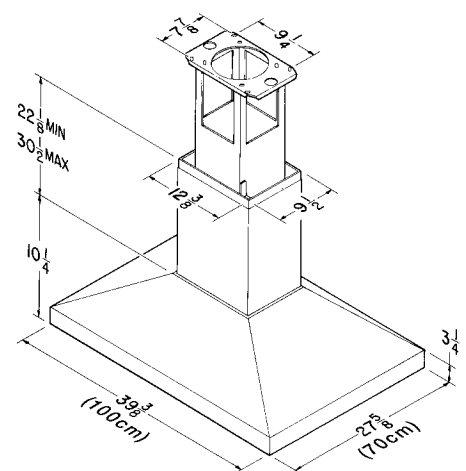

Dimensions shown are in inches.

874268 09/09