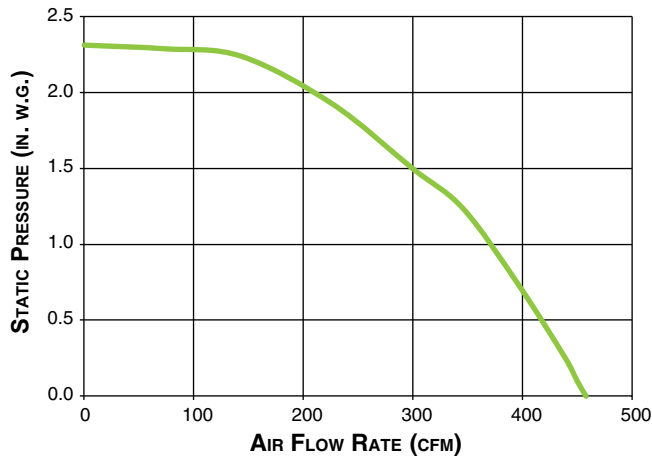

AIR FLOW PERFORMANCE

HVI-2100 CERTIFIED RATINGS comply with new testing technologies and procedures prescribed by the Home Ventilating Institute, for off-the-shelf products, as they are available to consumers. Product performance is rated at 0.1 in. (2.54 mm) static pressure, based on tests conducted in a state-of-the-art test laboratory. Sones are a measure of humanly-perceived loudness, based on laboratory measurements.

BROAN-NU-TONE CANADA INC., MISSISSAUGA, ONTARIO WWW.BROAN.CA 1-888-882-7626

PROJECT	REMARKS
LOCATION	
MODEL No.	
QTY.	
SUBMITTED BY	
DATE