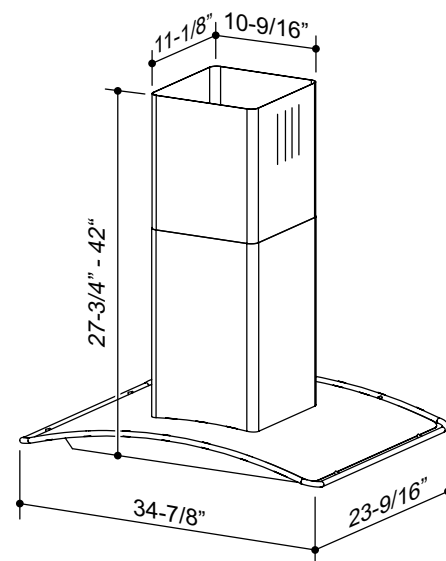

OPTIONS

S97018029	Replacement filters
FXN59SS	Flue extension for 10' ceiling
RK59	Non-ducted kit
S99527023	Non-ducted filter
ARP6	Air flow reducer (limits the airflow of the hood under 300 CFM)