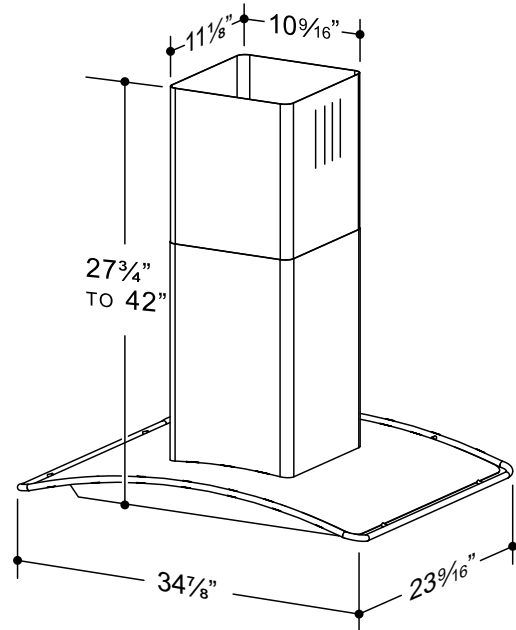

#### SPECIFICATIONS

WIDTH	STAINLESS STEEL	VOLTS	AMPS	CFM Max/Min	SONES Max/Min	DUCT
36"	B5936SS	120	3.3	450/200	8.5/2.5	6" round

### DIMENSIONS