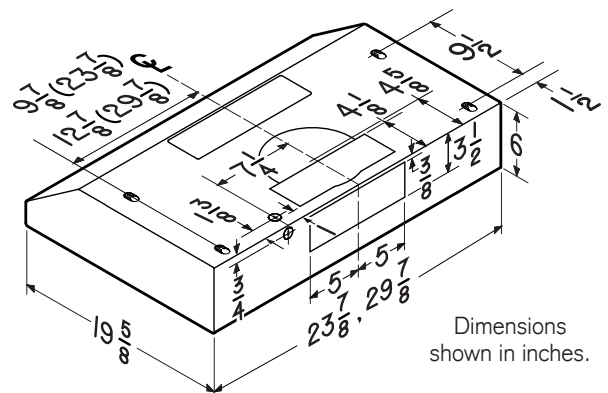

The clean, contemporary shape complements any kitchen design. Impressive lighting and superior smoke and odor removal are a mere introduction to everything this hood has to offer.

SIZE	BLACK	WHITE	STAINLESS	GREASE FILTER(S) (replacement)	NON-DUCTED FILTER(S)
24-in.	---	BCS324WWC	BCS324SSC	HPFAMM24 (Type B1)	HPF24 (Type Xb)
30-in.	BCS330BLC	BCS330WWC	BCS330SSC	HPFAMM30 (Type C1)	HPF30 (Type Xc)

PERFORMANCE						
Duct Orientation	Size	Damper	Sones		CFM @ 0.1 Ps	
			Normal	High	Normal	High
Vertical - Rectangular	3¼-in. x 10-in.	Included	1.5	5.0	140	230
Horizontal - Rectangular	3¼-in. x 10-in.	Included	1.5	5.0	110	210
Round - Vertical	7-in.	Sold Separately	1.5	5.0	150	250

FEATURES	
Control type	2-speed Rocker
Delay off	no
Filter Clean Reminder	no
Heat Sentry™	no
ADA Capable	yes
Lighting	2-level 50W Halogen (not included)
Grease Filter(s)	Micro Mesh (Qty. 2)
Installation Hardware	Standard
ENERGY STAR®	no
Recirculation	Non-ducted filter(s) sold separately

AC INPUT
120V, 60 Hz - 1.4 AMPS

OPTIONAL ACCESSORIES
7-in. Round Damper | BP87

MOUNTING HEIGHT
18-in. to 24-in. from cooktop to bottom of hood

LIMITED WARRANTY
1-year

FOR INDOOR USE ONLY

Dimensions shown in inches.

HVI-2100 CERTIFIED RATINGS comply with new testing technologies and procedures prescribed by the Home Ventilating Institute, for off-the-shelf products, as they are available to consumers. Product performance is rated at 0.1 in. static pressure, based on tests conducted in AMCA's state-of-the-art test laboratory. Sones are a measure of humanly-perceived loudness, based on laboratory measurements.

99045738B