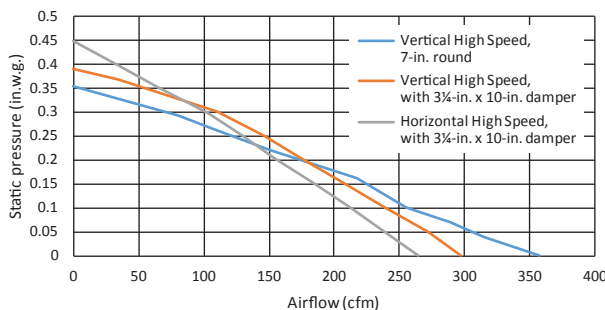

The clean, contemporary shape complements any kitchen design. Impressive lighting and superior smoke and odor removal are a mere introduction to everything this hood has to offer.

SIZE	BLACK	WHITE	STAINLESS	GREASE FILTER(S) (replacement)	NON-DUCTED FILTER(S)
24-in.	---	BCS324WWC	BCS324SSC	HPFAMM24 (Type B1)	HPF24 (Type Xb)
30-in.	BCS330BLC	BCS330WWC	BCS330SSC	HPFAMM30 (Type C1)	HPF30 (Type Xc)

PERFORMANCE						
Duct Orientation	Size	Damper	Sones		CFM @ 0.1 Ps	
			Normal	High	Normal	High
Vertical - Rectangular	3¼-in. x 10-in.	Included	1.5	5.0	140	230
Horizontal - Rectangular	3¼-in. x 10-in.	Included	1.5	5.0	110	210
Round - Vertical	7-in.	Sold Separately	1.5	5.0	150	250

FEATURES	
Control type	2-speed Rocker
Delay off	no
Filter Clean Reminder	no
Heat Sentry™	no
ADA Capable	yes
Lighting	2-level 50W Halogen (not included)
Grease Filter(s)	Micro Mesh (Qty. 2)
Installation Hardware	Standard
ENERGY STAR®	no
Recirculation	Non-ducted filter(s) sold separately

AC INPUT
120V, 60 Hz - 1.4 AMPS

OPTIONAL ACCESSORIES
7-in. Round Damper | BP87

MOUNTING HEIGHT
18-in. to 24-in. from cooktop to bottom of hood

LIMITED WARRANTY
1-year

FOR INDOOR USE ONLY

Dimensions shown in inches.

HVI-2100 CERTIFIED RATINGS comply with new testing technologies and procedures prescribed by the Home Ventilating Institute, for off-the-shelf products, as they are available to consumers. Product performance is rated at 0.1 in. static pressure, based on tests conducted in AMCA's state-of-the-art test laboratory. Sones are a measure of humanly-perceived loudness, based on laboratory measurements.

99045738B