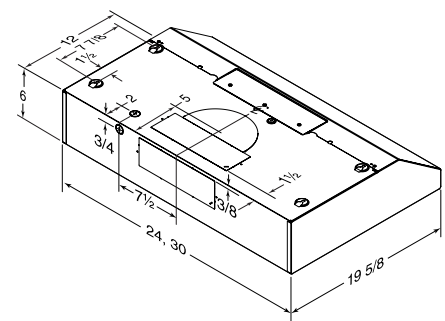

SPECIFICATIONS

WIDTH	STAINLESS STEEL	WHITE	BLACK	VOLTS	AMPS	CFM	SONES MAX/MIN	DUCT
24"	BCS324SSC	BCS324WWC		120	1.3	250	5.5/2.0	3¼" x 10" (H-V) OR 7" ROUND (V)
30"	BCS330SSC	BCS330WWC	BCS330BLC	120	1.3	250	5.5/2.0	3¼" x 10" (H-V) OR 7" ROUND (V)

Over-The-Range Microwaves

Broan BCS3 series

Dimensions shown are in inches.