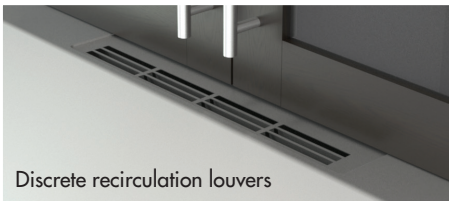

SUITABLE FOR INSTALLATION WITH OR WITHOUT EXTERIOR DUCTING

Discrete recirculation louvers

Color match plate to hide recirculation louvers

Broan BCS3 Series **NEW**

Attractive modern design with professional styling

- Powerful blower delivers 250 CFM (HVI-certified)
- Whisper-quiet blower for a peaceful cooking experience
- Fully enclosed bottom design allows for easy cleaning
- Easy ducted or non-ducted installation (Charcoal filter sold separately)
- Dishwasher-safe aluminum filter for long-lasting performance
- Dual halogen lighting creates a bright, well-lit cooktop (Two 50-watt (PAR16 or MR16) GU10 halogen bulbs sold separately. LED replacement bulbs are not recommended)
- Easy-to-use 2-speed rocker switch
- Two-intensity lighting
- Available in black, white and stainless steel