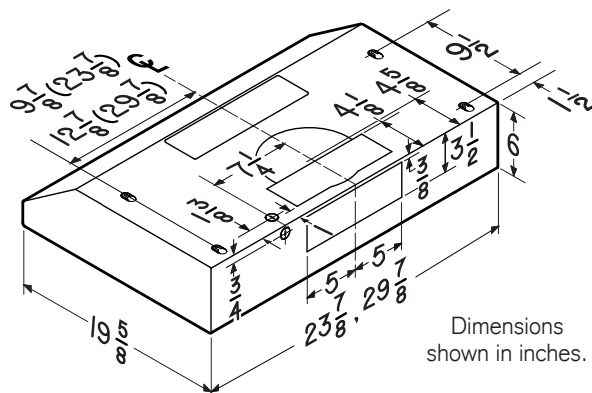

The clean, contemporary shape complements any kitchen design. Impressive lighting and superior smoke and odor removal are a mere introduction to everything this hood has to offer.

SIZE	BLACK	WHITE	STAINLESS	GREASE FILTER(S) (replacement)	NON-DUCTED FILTER(S)
24-in.	---	BCS324WWC	BCS324SSC	HPFAMM24 (Type B1)	HPF24 (Type Xb)
30-in.	BCS330BLC	BCS330WWC	BCS330SSC	HPFAMM30 (Type C1)	HPF30 (Type Xc)

PERFORMANCE						
Duct Orientation	Size	Damper	Sones		CFM @ 0.1 Ps	
			Normal	High	Normal	High
Vertical - Rectangular	3¼-in. x 10-in.	Included	1.5	5.0	140	230
Horizontal - Rectangular	3¼-in. x 10-in.	Included	1.5	5.0	110	210
Round - Vertical	7-in.	Sold Separately	1.5	5.0	150	250

FEATURES	
Control type	2-speed Rocker
Delay off	no
Filter Clean Reminder	no
Heat Sentry™	no
ADA Capable	yes
Lighting	2-level 50W Halogen (not included)
Grease Filter(s)	Micro Mesh (Qty. 2)
Installation Hardware	Standard
ENERGY STAR®	no
Recirculation	Non-ducted filter(s) sold separately
AC INPUT	
120V, 60 Hz - 1.4 AMPS	
OPTIONAL ACCESSORIES	
7-in. Round Damper	BP87
MOUNTING HEIGHT	
18-in. to 24-in. from cooktop to bottom of hood	
LIMITED WARRANTY	
1-year	
FOR INDOOR USE ONLY	

Dimensions shown in inches.

HVI-2100 CERTIFIED RATINGS comply with new testing technologies and procedures prescribed by the Home Ventilating Institute, for off-the-shelf products, as they are available to consumers. Product performance is rated at 0.1 in. static pressure, based on tests conducted in AMCA's state-of-the-art test laboratory. Sones are a measure of humanly-perceived loudness, based on laboratory measurements.

99045738B