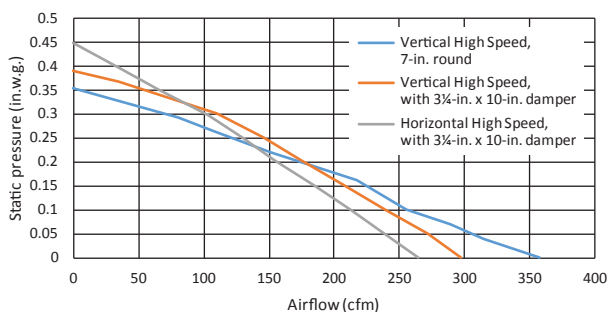

The clean, contemporary shape complements any kitchen design. Impressive lighting and superior smoke and odor removal are a mere introduction to everything this hood has to offer.

SIZE	BLACK	WHITE	STAINLESS	GREASE FILTER(S) (replacement)	NON-DUCTED FILTER(S)
24-in.	---	BCS324WWC	BCS324SSC	HPFAMM24 (Type B1)	HPF24 (Type Xb)
30-in.	BCS330BLC	BCS330WWC	BCS330SSC	HPFAMM30 (Type C1)	HPF30 (Type Xc)

PERFORMANCE						
Duct Orientation	Size	Damper	Sones		CFM @ 0.1 Ps	
			Normal	High	Normal	High
Vertical - Rectangular	3¼-in. x 10-in.	Included	1.5	5.0	140	230
Horizontal - Rectangular	3¼-in. x 10-in.	Included	1.5	5.0	110	210
Round - Vertical	7-in.	Sold Separately	1.5	5.0	150	250

FEATURES	
Control type	2-speed Rocker
Delay off	no
Filter Clean Reminder	no
Heat Sentry™	no
ADA Capable	yes
Lighting	2-level 50W Halogen (not included)
Grease Filter(s)	Micro Mesh (Qty. 2)
Installation Hardware	Standard
ENERGY STAR®	no
Recirculation	Non-ducted filter(s) sold separately
AC INPUT	
120V, 60 Hz - 1.4 AMPS	
OPTIONAL ACCESSORIES	
7-in. Round Damper	BP87
MOUNTING HEIGHT	
18-in. to 24-in. from cooktop to bottom of hood	
LIMITED WARRANTY	
1-year	
FOR INDOOR USE ONLY	

Dimensions shown in inches.

HVI-2100 CERTIFIED RATINGS comply with new testing technologies and procedures prescribed by the Home Ventilating Institute, for off-the-shelf products, as they are available to consumers. Product performance is rated at 0.1 in. static pressure, based on tests conducted in AMCA's state-of-the-art test laboratory. Sones are a measure of humanly-perceived loudness, based on laboratory measurements.

99045738B