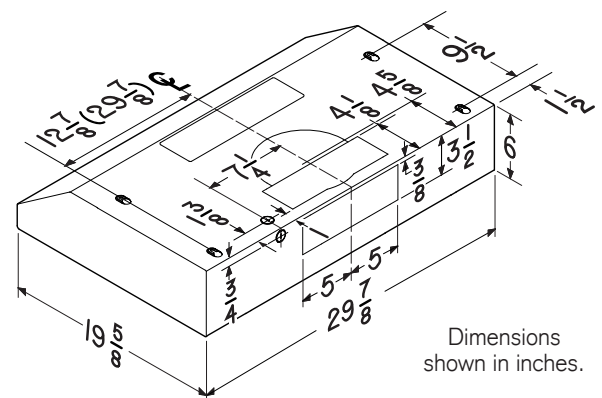

The clean, contemporary shape of Glacier complements any kitchen design. Halogen lighting and superior smoke and odor removal are a mere introduction to everything this hood has to offer.

SIZE	WHITE	STAINLESS	GREASE FILTERS (replacement)	NON-DUCTED FILTER
30 in.	BCSM130WH	BCSM130SS	HPFAMM30 (Type C2)	HPF30 (Type Xc)

PERFORMANCE								
Duct Orientation	Size	Damper	Sones			CFM		
			Normal	Medium	High	Normal	Medium	High
Vertical - Rectangular	3¼ in. x 10 in.	Included	1.2	3.0	5.5	150	200	280
Horizontal - Rectangular	3¼ in. x 10 in.	Included	1.2	3.0	5.5	110	160	250
Round - Vertical	7 in.	Sold Separately	1.5	3.0	5.5	160	210	300

FEATURES	
Control type	3-speed Pushbutton
Delay off	no
Filter Clean Reminder	no
Heat Sentry™	no
ADA Capable	yes
Lighting	2-level 50 W Halogen (bulbs included)
Grease Filters	Micro Mesh (Qty. 2)
Installation Hardware	EZ1 bracket
ENERGY STAR®	no
Recirculation	Non-ducted filters sold separately
AC INPUT	
120 V, 60 Hz - 1.4 AMPS	
OPTIONAL ACCESSORIES	
7-in. Round Damper	BP87
7-in. Round Adapter Plate	SR680508
ADA wiring kit	HAWRK3
MOUNTING HEIGHT	
18 in. to 24 in. from cooktop to bottom of hood	
LIMITED WARRANTY	
1-year	
FOR INDOOR USE ONLY	

HVI-2100 CERTIFIED RATINGS comply with new testing technologies and procedures prescribed by the Home Ventilating Institute, for off-the-shelf products, as they are available to consumers. Product performance is rated at 0.1 in. static pressure, based on tests conducted in AMCA's state-of-the-art test laboratory. Sones are a measure of humanly-perceived loudness, based on laboratory measurements.

99045742B