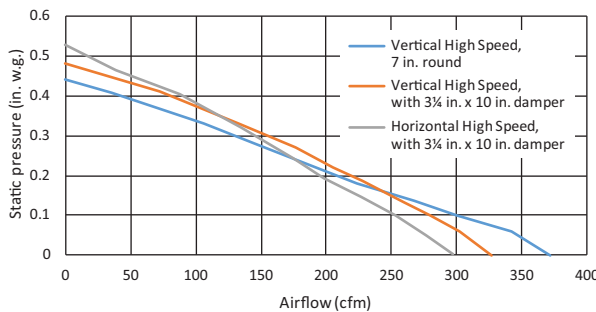

The clean, contemporary shape of Glacier complements any kitchen design. Halogen lighting and superior smoke and odor removal are a mere introduction to everything this hood has to offer.

SIZE	WHITE	STAINLESS	GREASE FILTERS (replacement)	NON-DUCTED FILTER
30 in.	BCSM130WH	BCSM130SS	HPFAMM30 (Type C2)	HPF30 (Type Xc)

PERFORMANCE								
Duct Orientation	Size	Damper	Sones			CFM		
			Normal	Medium	High	Normal	Medium	High
Vertical - Rectangular	3¼ in. x 10 in.	Included	1.2	3.0	5.5	150	200	280
Horizontal - Rectangular	3¼ in. x 10 in.	Included	1.2	3.0	5.5	110	160	250
Round - Vertical	7 in.	Sold Separately	1.5	3.0	5.5	160	210	300

FEATURES	
Control type	3-speed Pushbutton
Delay off	no
Filter Clean Reminder	no
Heat Sentry™	no
ADA Capable	yes
Lighting	2-level 50 W Halogen (bulbs included)
Grease Filters	Micro Mesh (Qty. 2)
Installation Hardware	EZ1 bracket
ENERGY STAR®	no
Recirculation	Non-ducted filters sold separately
AC INPUT	
120 V, 60 Hz - 1.4 AMPS	
OPTIONAL ACCESSORIES	
7-in. Round Damper	BP87
7-in. Round Adapter Plate	SR680508
ADA wiring kit	HAWRK3
MOUNTING HEIGHT	
18 in. to 24 in. from cooktop to bottom of hood	
LIMITED WARRANTY	
1-year	
FOR INDOOR USE ONLY	

HVI-2100 CERTIFIED RATINGS comply with new testing technologies and procedures prescribed by the Home Ventilating Institute, for off-the-shelf products, as they are available to consumers. Product performance is rated at 0.1 in. static pressure, based on tests conducted in AMCA's state-of-the-art test laboratory. Sones are a measure of humanly-perceived loudness, based on laboratory measurements.

99045742B