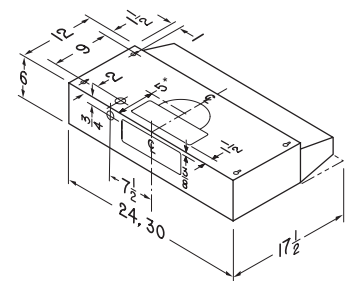

SPECIFICATIONS

WIDTH	MODEL	COLOR	VOLTS	AMPS	CFM	SONES	DUCTING
24"	BU224SS	STAINLESS STEEL	120	2.5	160	6.5	3 1/4" X 10" (H-V) 7" ROUND
24"	BU224WH	WHITE WITH BLACK TRIM	120	2.5	160	6.5	3 1/4" X 10" (H-V) 7" ROUND
30"	BU230SS	STAINLESS STEEL	120	2.5	160	6.5	3 1/4" X 10" (H-V) 7" ROUND
30"	BU230WW	WHITE	120	2.5	160	6.5	3 1/4" X 10" (H-V) 7" ROUND
30"	BU230WH	WHITE WITH BLACK TRIM	120	2.5	160	6.5	3 1/4" X 10" (H-V) 7" ROUND
30"	BU230BL	BLACK	120	2.5	160	6.5	3 1/4" X 10" (H-V) 7" ROUND

OPTIONS

BP29	ALUMINUM REPLACEMENT FILTER
41F	CHARCOAL REPLACEMENT FILTER

2-SPEED ROCKER CONTROL

1-LEVEL LIGHTING
(BULB NOT INCLUDED)

ONE STANDARD
EFFICIENCY FILTER

www.broan.ca

1-877-896-1119

Specifications subject to change without notice.