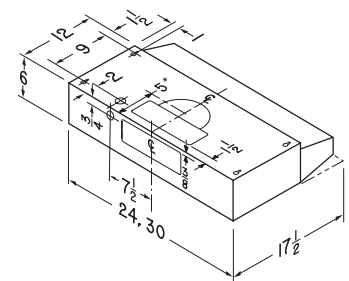

www.broan.ca

1-877-896-1119

Specifications subject to change without notice.

*THE HVI (HOME VENTILATING INSTITUTE) CERTIFIES THE PERFORMANCE OF NORTH AMERICAN HOME VENTILATING PRODUCTS. IF A RANGE HOOD IS NOT HVI CERTIFIED, THERE ARE NO GUARANTEES REGARDING ITS PERFORMANCE.