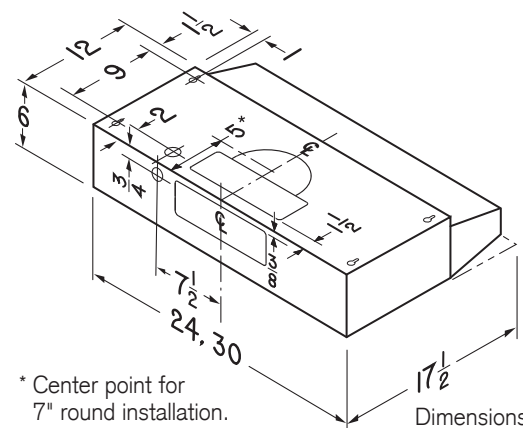

Perfect for the light cooking habits, the BU3 range hood models provide the quality you expect and the value you demand.

SIZE	WHITE	WHITE WITH BLACK CONTROL	STAINLESS	GREASE FILTER (replacement)	CHARCOAL FILTER
24 in.	BU324WW	-	-	BP29	41F
30 in.	BU330WW	BU330WH	BU330SS	BP29	41F

PERFORMANCE				
Duct Orientation	Size	Damper	Sones on high speed	CFM on high speed
Vertical - Rectangular	3¼ in. x 10 in.	Included	7.5	190
Horizontal - Rectangular	3¼ in. x 10 in.	Included	7.5	190

FEATURES	
Control type	Rotary switch, variable speed
Delay off	no
Filter Clean Reminder	no
Heat Sentry™	no
Lighting	2-level 75-watt bulb (not included)
Grease Filter	Aluminum (Qty. 1)
ENERGY STAR®	no
Recirculation	Charcoal filter sold separately

AC INPUT
120 V, 60 Hz - 2.5 AMPS

OPTIONAL ACCESSORIES	
3¼ in. x 10 in. to 6-in. Round Duct Transition	411
7-in. Round Damper	BP87Q
7-in. Round Adapter Plate	SR680508

MOUNTING HEIGHT
18 in. to 24 in. from cooktop to bottom of hood

LIMITED WARRANTY
1-year
(See installation manual for full warranty text.)

FOR INDOOR USE ONLY

* Center point for 7" round installation.

Dimensions shown in inches.