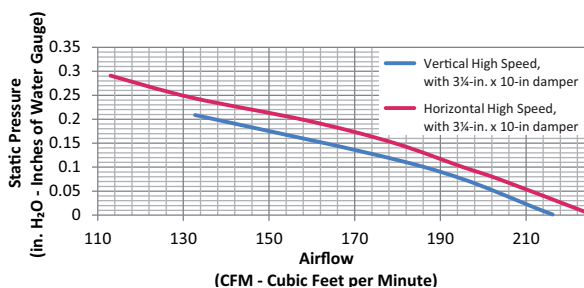

PERFORMANCE				
Duct Orientation	Size	Damper	Sones on high speed	CFM on high speed
Vertical - Rectangular	3¼ in. x 10 in.	Included	7.5	190
Horizontal - Rectangular	3¼ in. x 10 in.	Included	7.5	190

FEATURES	
Control type	Rotary switch, variable speed
Delay off	no
Filter Clean Reminder	no
Heat Sentry™	no
Lighting	2-level 75-watt bulb (not included)
Grease Filter	Aluminum (Qty. 1)
ENERGY STAR®	no
Recirculation	Charcoal filter sold separately

AC INPUT
120 V, 60 Hz - 2.5 AMPS

OPTIONAL ACCESSORIES	
3¼ in. x 10 in. to 6-in. Round Duct Transition	411
7-in. Round Damper	BP87Q
7-in. Round Adapter Plate	SR680508

MOUNTING HEIGHT
18 in. to 24 in. from cooktop to bottom of hood

LIMITED WARRANTY
1-year
(See installation manual for full warranty text.)

FOR INDOOR USE ONLY

* Center point for 7" round installation.

Dimensions shown in inches.

HVI-2100 CERTIFIED RATINGS comply with new testing technologies and procedures prescribed by the Home Ventilating Institute, for off-the-shelf products, as they are available to consumers. Product performance is rated at 0.1 in. static pressure, based on tests conducted in AMCA's state-of-the-art test laboratory. Sones are a measure of humanly-perceived loudness, based on laboratory measurements.