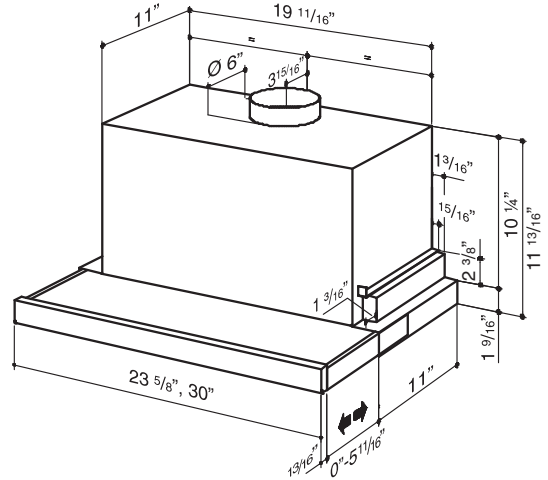

SPECIFICATIONS

MODEL	E1224SSLS & E1230SSLS	E1230SS
VOLTS	120 VAC	120 VAC
Hz	60	60
AMPS	2.63	3.13
MAX. CFM	300	500
SONES (LOW SPEED)	2.0	4.5
SONES (HIGH SPEED)	6.2	8.5
DUCTING SIZE	6" ROUND	6" ROUND
2 SHIELDED HALOGEN BULBS	TYPE T3, 12 V, 20 W Max., WITH G-4 BASE	TYPE T3, 12 V, 20 W Max., WITH G-4 BASE
WARRANTY	1 YEAR	1 YEAR

DIMENSIONS