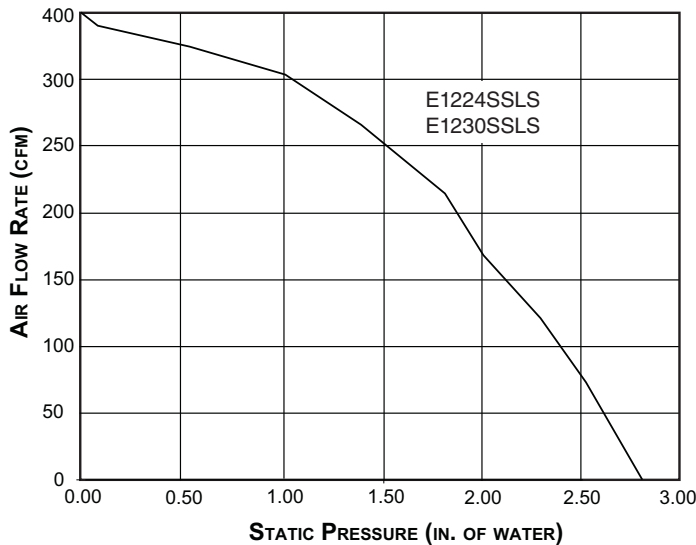

AIR FLOW PERFORMANCE

HVI-2100 CERTIFIED RATINGS comply with new testing technologies and procedures prescribed by the Home Ventilating Institute, for off-the-shelf products, as they are available to consumers. Product performance is rated at 0.1 in. static pressure, based on tests conducted in AMCA's state-of-the-art test laboratory. Sones are a measure of humanly-perceived loudness, based on laboratory measurements.

BROAN-NU-TONE CANADA INC., MISSISSAUGA, ONTARIO WWW.BROAN.CA 1-888-882-7626

PROJECT	REMARKS
LOCATION	
MODEL No.	
QTY.	
SUBMITTED BY	
DATE