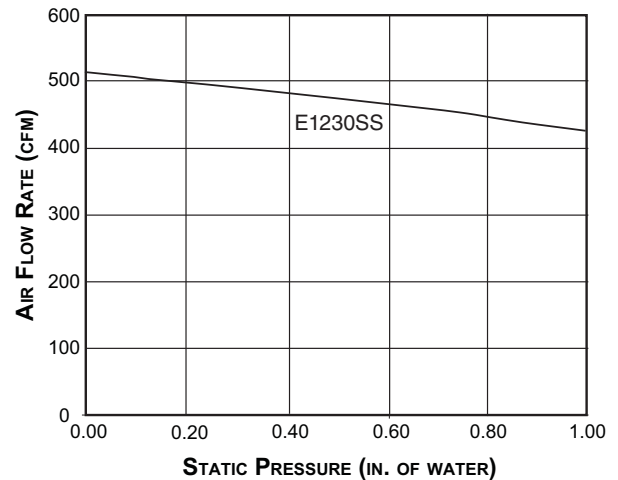

OPTIONS

FILTEREB40	Replacement charcoal filter E12000
B08087507	24" model replacement aluminum filter
B08087508	30" model replacement aluminum filter

862018 11/10

SPECIFICATIONS

MODEL	E1224SSLS & E1230SSLS	E1230SS
VOLTS	120 VAC	120 VAC
Hz	60	60
AMPS	2.63	3.13
MAX. CFM	300	500
SONES (LOW SPEED)	2.0	4.5
SONES (HIGH SPEED)	6.2	8.5
DUCTING SIZE	6" ROUND	6" ROUND
2 SHIELDED HALOGEN BULBS	TYPE T3, 12 V, 20 W Max., WITH G-4 BASE	TYPE T3, 12 V, 20 W Max., WITH G-4 BASE
WARRANTY	1 YEAR	1 YEAR

DIMENSIONS

AIR FLOW PERFORMANCE

HVI-2100 CERTIFIED RATINGS comply with new testing technologies and procedures prescribed by the Home Ventilating Institute, for off-the-shelf products, as they are available to consumers. Product performance is rated at 0.1 in. static pressure, based on tests conducted in AMCA's state-of-the-art test laboratory. Sones are a measure of humanly-perceived loudness, based on laboratory measurements.