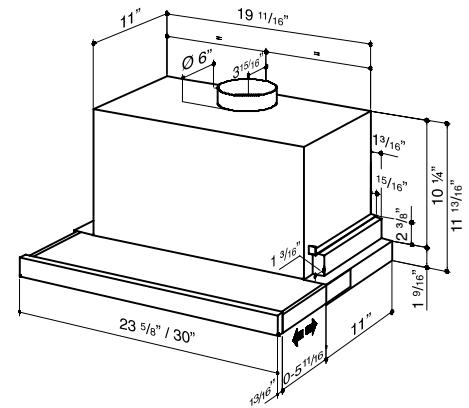

OPTIONS

FILTEREB40	Replacement charcoal filter E12000
B08087507	24" model replacement aluminum filter
B08087508	30" model replacement aluminum filter