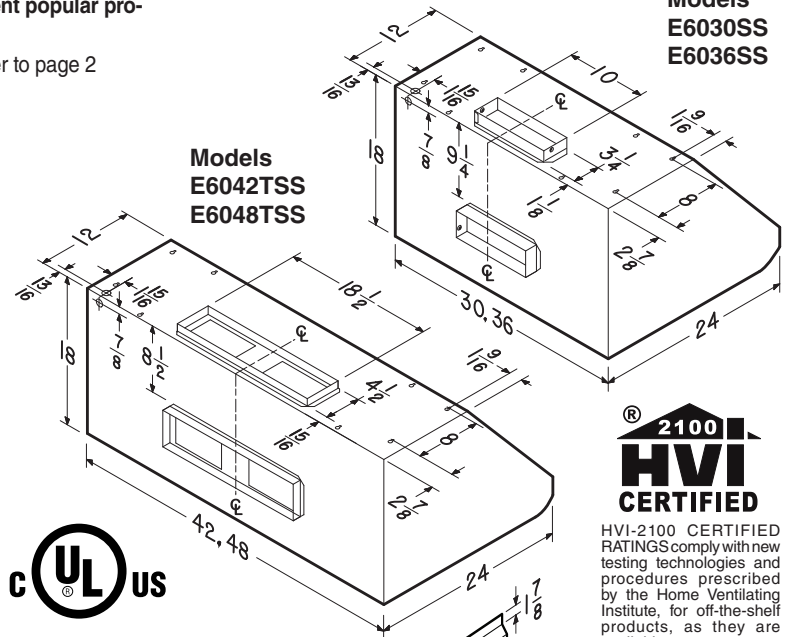

Dual Blower

- 120 VAC, 60 Hz, 9.0 Amps
- 1200 cfm, sound level no greater than 14.5 sones (high speed, vert. & horiz. discharge)
- 350 cfm, 2.0 sones (working speed, vert. & horiz. discharge)

Models
E6030SS
E6036SS

Models
E6042TSS
E6048TSS

RMP Series Backsplash
(Optional)