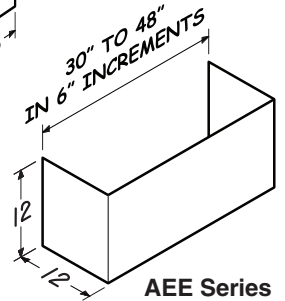

AEE Series
Soffit Chimney
(Optional)

Broan-NuTone LLC Hartford, Wisconsin www.broan.com 800-558-1711
Broan-NuTone Canada Mississauga, Ontario www.broan.ca 877-896-1119

REFERENCE	QTY.	REMARKS	Project
			Location
			Architect
			Engineer
			Contractor
			Submitted By Date