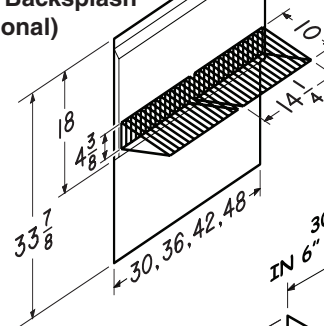

HVI-2100 CERTIFIED RATINGS comply with new testing technologies and procedures prescribed by the Home Ventilating Institute, for off-the-shelf products, as they are available to consumers. Product performance is rated at 0.1 in. static pressure, based on tests conducted in a state-of-the-art test laboratory. Sones are a measure of humanly-perceived loudness, based on laboratory measurements.