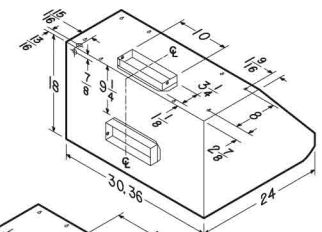

Dishwasher-safe baffle filters feature handles for convenient removal.

Models
E6030SS
E6036SS