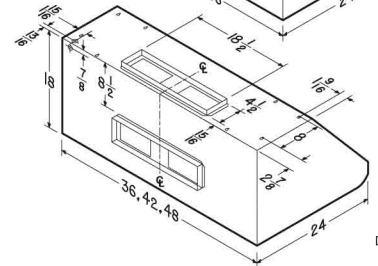

Models
E6042TSS
E6048TSS

Dimensions shown are in inches.

Broan Elite E60000 Series

Selecting the right professional style range hood just became easier. Broan introduces the E60000 range hoods in 18" wall-mount version. These new models come with integrated internal blowers or dedicated external blower capability. Styling is fresh and modern, yet designed to easily complement popular pro-style cooking products.

- 18" wall-mount design
- Brushed stainless steel finish
- 30", 36", 42" and 48" widths, 24" depth
- 600 CFM internal blower is standard on 30" and 36" models
- 1200 CFM internal blower is standard on 36", 42" and 48" models
- Dedicated models in all widths for use with external blower options—choice of eight, from 280–1500 CFM
- Bright halogen lighting; Two 50-watt bulbs in 30" and 36" widths, Three 50-watt bulbs in 42" and 48" widths (purchase bulbs separately)
- Pro-style, dishwasher-safe baffle filters with removable grease drip rail
- 4-speed rotary switch control (for internal blower only)
- Heat Sentry™ detects excessive heat and adjusts blower speed automatically
- Optional pro-style backsplash and decorative 12" soffit flue
- Designed to duct out of the hood shell in either horizontal or vertical direction with any blower configuration

SPECIFICATIONS

WIDTH	INTERNAL BLOWER** 600 CFM Duct 3-1/4" x 10"	INTERNAL BLOWER** 1200 CFM Duct 4-1/2" x 18"	EXTERNAL BLOWER** CAPABLE Duct 10" Rd	MAX AMPS*	SONES AT NORMAL SPEED*	OPTIONAL 12" SOFFIT FLUE COVER	OPTIONAL BACK-SPLASH
30"	E6030SSC		E60E30SS	5.5	1.5 max	AEE60302SS	RMP3004
36"	E6036SSC	E6036TSSC	E60E36SS	5.5	1.5 max	AEE60362SS	RMP3604
42"		E6042TSSC	E60E42SS	9.0	2.0 max	AEE60422SS	RMP4204
48"		E6048TSSC	E60E48SS	9.0	2.0 max	AEE60482SS	RMP4804

OPTIONS

1. SV08343 Replacement charcoal filter
2. ARP310*** Air flow reducer (limits the airflow of the hood under 300 CFM)

* Sones at high speed for Internal 600 – 13.5 max; Internal 1200 – 14.5 max
** Duct adapter & damper is included with the Internal blowers: External blower capable models include the 332KR rough-in kit
*** 600 CFM hoods only
• 120V 60Hz