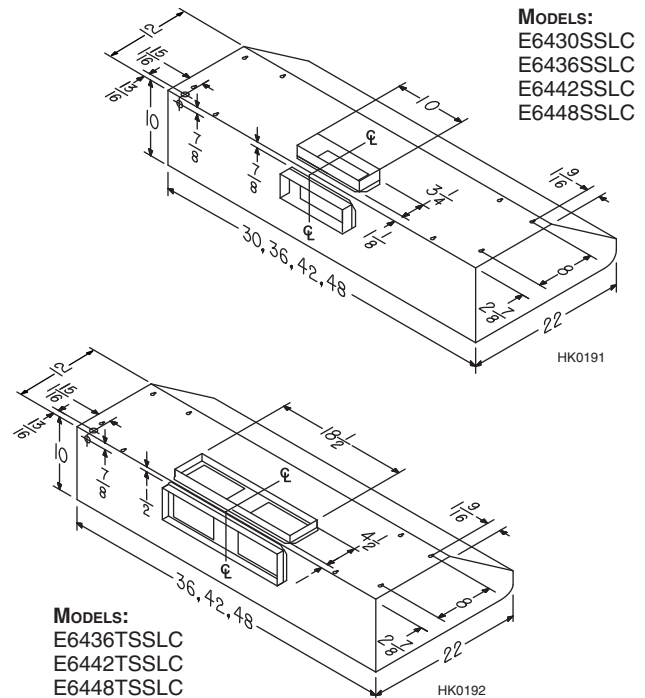

SPECIFICATIONS

MODEL	E64	E64T
BLOWER	SINGLE	DUAL
VOLTS	120 VAC	120 VAC
HZ	60	60
AMPS	5.5	9.0
CFM (HIGH SPEED)	600	1100
CFM (LOW SPEED)	150	300
SONES (HIGH SPEED)	13.0	14.5
SONES (LOW SPEED)	1.5	2.0
DUCTING SIZE	3¼" x 10"	4½" x 18½"
2 LED MODULES	120 V, 5.5 W	120 V, 5.5 W
WARRANTY	1 YEAR	1 YEAR

DIMENSIONS

NOTE: DIMENSIONS SHOWN ARE IN INCHES.

AIR FLOW PERFORMANCE

HVI-2100 CERTIFIED RATINGS comply with new testing technologies and procedures prescribed by the Home Ventilating Institute, for off-the-shelf products, as they are available to consumers. Product performance is rated at 0.1 in. static pressure, based on tests conducted in AMCA's state-of-the-art test laboratory. Sones are a measure of humanly-perceived loudness, based on laboratory measurements.