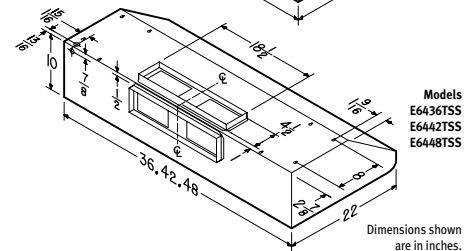

Models
E6436TSS
E6442TSS
E6448TSS

Dimensions shown are in inches.

Broan Elite E64000 Series

Broan introduces the E64000 range hoods in 10" under-cabinet. These new models come with integrated internal blowers or dedicated external blower capability. When you want professional style and performance, trust Broan to cover every detail.

- 10" under-cabinet design
- Brushed stainless steel finish 30", 36", 42" and 48" widths, 22" depth
- 600 CFM internal blower is standard on all models
- 1100 CFM blower available in 36" and 42" models
- 1200 CFM blower also available in 48" model
- Dedicated models in all widths for use with external blower options—choice of eight, from 280–1500 CFM
- Bright halogen lighting; Two 50-watt bulbs in 30" and 36" widths, Three 50-watt bulbs in 42" and 48" widths (purchase bulbs separately)
- Pro-style, dishwasher-safe baffle filters with removable grease drip rail
- Variable speed control remembers last setting—blue power-on indicator light
- Heat Sentry™ detects excessive heat and adjusts blower speed automatically

- Optional pro-style backsplash
- Designed to duct out of the hood shell in either horizontal or vertical direction with internal blowers. External blowers duct vertically

SPECIFICATIONS

WIDTH	INTERNAL BLOWER** 600 CFM Duct 3-1/4" x 10"	INTERNAL BLOWER** 1100 CFM Duct 4-1/2" x 18"	INTERNAL BLOWER** 1200 CFM Duct 4-1/2" x 18"	EXTERNAL BLOWER** CAPABLE Duct 10" Rd	MAX AMPS*	SONES AT NORMAL SPEED*	OPTIONAL BACK-SPLASH
30"	E6430SSC			E64E30SS	5.5	1.5 max	RMP3004
36"	E6436SSC	E6436TSSC		E64E36SS	5.5	1.5 max	RMP3604
42"	E6442SSC	E6442TSSC		E64E42SS	9.0	1.5 max	RMP4204
48"	E6448SSC		E6448TSSC	E64E48SS	9.0	2.0 max	RMP4804

OPTIONS

ARP310*** Air flow reducer (limits the airflow of the hood under 300 CFM)

* Sones at high speed for Internal 600 – 13.5 max; Internal 1200 – 14.5 max

** Duct adapter & damper is included with the Internal blowers: External blower capable models include the 332KR rough-in kit

*** 600 CFM hoods only

• 120V 60Hz

87121B 13/04