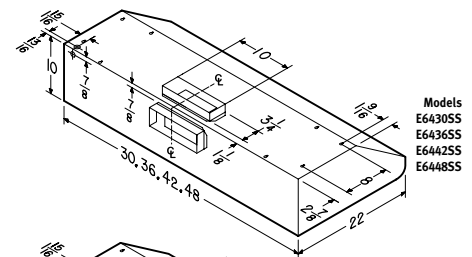

Dishwasher-safe baffle filters feature handles for convenient removal.

Models
E6430SS
E6436SS
E6442SS
E6448SS