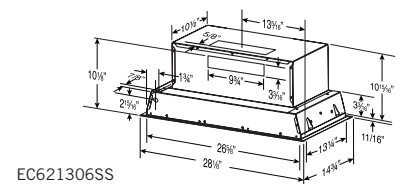

EC621306SS

EC622301SS

SPECIFICATIONS

WIDTH	STAINLESS STEEL	BLOWER	VOLTS	AMPS	CFM	SONES	DUCT
28 ¹ / ₈ "	EC621306SS	Single	120	6	600	1.1	3 ¹ / ₄ " x 10" (V-H)
28 ¹ / ₈ "	EC622301SS	Dual	120	9.5	1000	1.5	10" round (V)