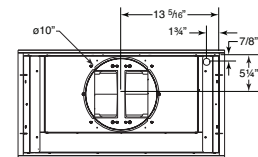

EC621306SS

EC622301SS

SPECIFICATIONS

WIDTH	STAINLESS STEEL	BLOWER	VOLTS	AMPS	CFM	SONES	DUCT
28 ¹ / ₈ "	EC621306SS	Single	120	6	600	1.1	3 ¹ / ₄ " x 10" (V-H)
28 ¹ / ₈ "	EC622301SS	Dual	120	9.5	1000	1.5	10" round (V)