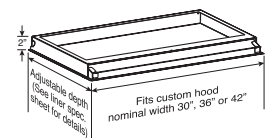

EC621306SS

EC622301SS

SPECIFICATIONS

WIDTH	STAINLESS STEEL	BLOWER	VOLTS	AMPS	CFM	SONES	DUCT
28 ¹ / ₈ "	EC621306SS	Single	120	6	600	1.1	3 ¹ / ₄ " x 10" (V-H)
28 ¹ / ₈ "	EC622301SS	Dual	120	9.5	1000	1.5	10" round (V)