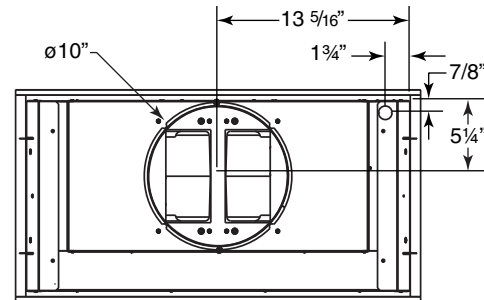

EC622301SS

TOP VIEW