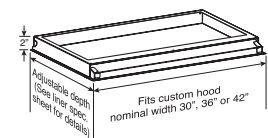

### SPECIFICATIONS

WIDTH	STAINLESS STEEL	BLOWER	VOLTS	AMPS	CFM	SONES	DUCT
28 <sup>1</sup> / <sub>8</sub> "	EC621306SS	Single	120	6	600	1.1	3 <sup>1</sup> / <sub>4</sub> " x 10" (V-H)
28 <sup>1</sup> / <sub>8</sub> "	EC622301SS	Dual	120	9.5	1000	1.5	10" round (V)