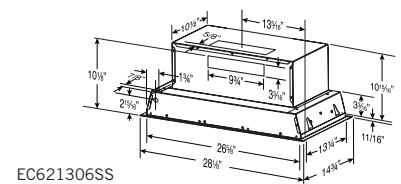

### SPECIFICATIONS

WIDTH	STAINLESS STEEL	BLOWER	VOLTS	AMPS	CFM	SONES	DUCT
28 <sup>1</sup> / <sub>8</sub> "	EC621306SS	Single	120	6	600	1.1	3 <sup>1</sup> / <sub>4</sub> " x 10" (V-H)
28 <sup>1</sup> / <sub>8</sub> "	EC622301SS	Dual	120	9.5	1000	1.5	10" round (V)

## DIMENSIONS

NOTE: The dual blower model has the same dimensions than the single blower model, but doesn't have an horizontal discharge. Refer to EC621306SS illustration above for back and side dimensions, and discard horizontal discharge measurements.