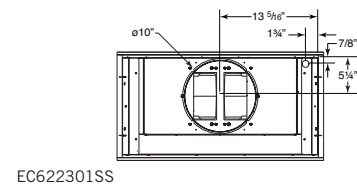

### SPECIFICATIONS

WIDTH	STAINLESS STEEL	BLOWER	VOLTS	AMPS	CFM	SONES	DUCT
28 <sup>1</sup> / <sub>8</sub> "	EC621306SS	Single	120	6	600	1.1	3 <sup>1</sup> / <sub>4</sub> " x 10" (V-H)
28 <sup>1</sup> / <sub>8</sub> "	EC622301SS	Dual	120	9.5	1000	1.5	10" round (V)

## DIMENSIONS

NOTE: The dual blower model has the same dimensions than the single blower model, but doesn't have an horizontal discharge. Refer to EC621306SS illustration above for back and side dimensions, and discard horizontal discharge measurements.