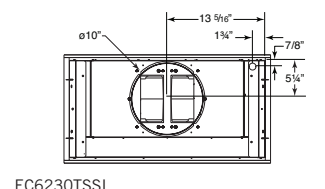

Broan Elite EC62 Series

Broan Elite brings another innovation with a new, stylishly retro power pack. Its unique features – including rounded baffle filters – give a classy retro spin to modern decors.

- Power packs for custom application – cabinet mount
- Electronic push button controls with LED
- Four ventilation speeds
- Two-intensity exclusive PURLED™ lighting: two 5.5 watt LED bulbs (included)
- 5-minute delay function
- Dishwasher-safe thin baffle filters
- Filter maintenance indicator
- Heat Sentry™ detects excessive heat and adjusts speed to high automatically
- Clasp springs to ease installation

PUR LED

EXCLUSIVE LIGHTING

IMPROVES LIGHT OUTPUT BY 25%

↑ 25%

IMPROVES ENERGY EFFICIENCY BY 88%

88% ⚡

DISTRIBUTES LIGHT ON COOK SURFACES 6 TIMES BETTER

6X ☼