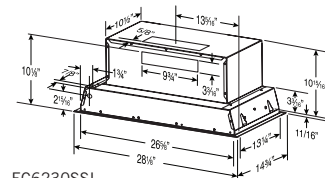

Broan Elite EC62 Series

Broan Elite brings another innovation with a new, stylishly retro power pack. Its unique features – including rounded baffle filters – give a classy retro spin to modern decors.

- Power packs for custom application – cabinet mount
- Electronic push button controls with LED
- Four ventilation speeds
- Two-intensity exclusive PURLED™ lighting: two 5.5 watt LED bulbs (included)
- 5-minute delay function
- Dishwasher-safe thin baffle filters
- Filter maintenance indicator
- Heat Sentry™ detects excessive heat and adjusts speed to high automatically
- Clasp springs to ease installation

PUR LED

EXCLUSIVE LIGHTING

IMPROVES LIGHT OUTPUT BY 25%

↑ 25%

IMPROVES ENERGY EFFICIENCY BY 88%

88% ⚡

DISTRIBUTES LIGHT ON COOK SURFACES 6 TIMES BETTER

6X ☼