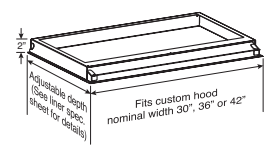

Broan Elite EC62 Series

Broan Elite brings another innovation with a new, stylishly retro power pack. Its unique features – including rounded baffle filters – give a classy retro spin to modern decors.

- Power packs for custom application – cabinet mount
- Electronic push button controls with LED
- Four ventilation speeds
- Two-intensity exclusive PURLED™ lighting: two 5.5 watt LED bulbs (included)
- 5-minute delay function
- Dishwasher-safe thin baffle filters
- Filter maintenance indicator
- Heat Sentry™ detects excessive heat and adjusts speed to high automatically
- Clasp springs to ease installation

PUR LED

EXCLUSIVE LIGHTING

IMPROVES LIGHT OUTPUT BY 25%

↑ 25%

IMPROVES ENERGY EFFICIENCY BY 88%

88% ⚡

DISTRIBUTES LIGHT ON COOK SURFACES 6 TIMES BETTER

6X ☼