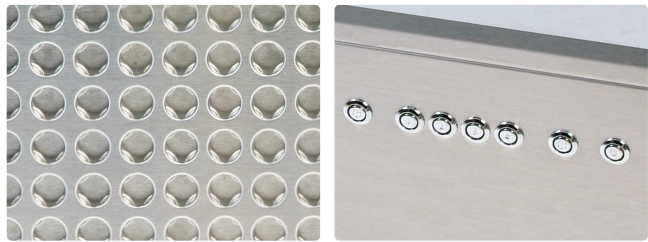

### PUR LED

**EXCLUSIVE LIGHTING**

IMPROVES LIGHT OUTPUT BY 25%

**↑ 25%**

IMPROVES ENERGY EFFICIENCY BY 88%

**88%** ⚡

DISTRIBUTES LIGHT ON COOK SURFACES 6 TIMES BETTER

**6X** ☼