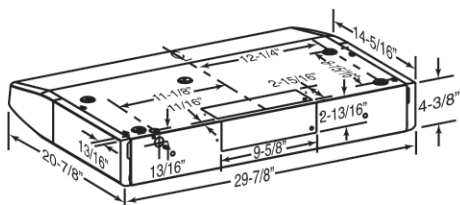

ESB10 Series

- **280 CFM*** at maximum speed
- **0.9 sone** at normal speed (100 CFM)
- Compact fluorescent lighting**
- Micromesh filters
- 120 V, 1.6 A

*Cubic feet per minute

**2 compact fluorescent bulbs (PLC13 13 watts) included

Stainless	White	Black
ESB1030SS	ESB1030WH	ESB1030BL

Choose an energy efficient range hood

Easy installation

WITH DUCTING:
vertical or horizontal,
3¼" x 10" adapter included.

Available at:

BROAN-NUTONE
CANADA INC.

For more information on this range hood series,
please call us at: 1 866 737-7770

For information on any of our other products,
please call us at: 1 888 882-7626

87115 11/07