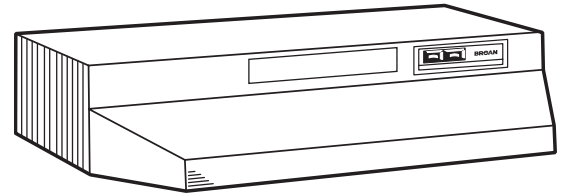

## F40000 SERIES TWO-SPEED 4-WAY CONVERTIBLE RANGE HOOD

Constructed with quality and good looks, the F40000 is superior to the competition whether ducted vertically, horizontally, or non-ducted.

### FEATURES

- Two speed fan control
- Polymeric blade and light lens (accepts up to 75W bulb)
- Washable aluminum filter
- Converts to non-ducted by removing cover plate from front of hood and installing the non-ducted filter (purchase separately)
- Mitered sides and hemmed bottom for safety and good looks
- 3¼" x 10" damper/duct connector included
- 7" round duct adapter plate included. 7" round damper purchase separately.
- Contemporary styling in White, Almond, Biscuit, Black, and Stainless Steel
- Available in 24, 30", 36" and 42" widths