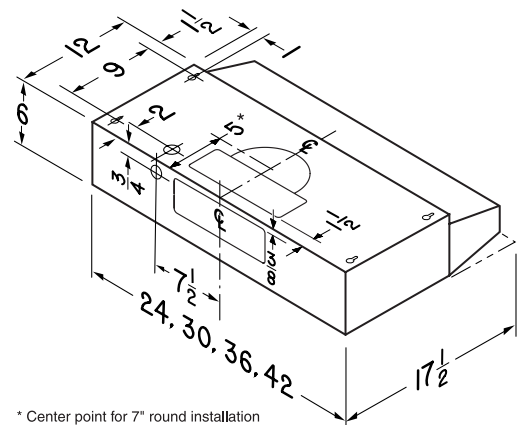

Unit shall be U.L. listed.

\* Center point for 7" round installation

Broan-NuTone LLC, 926 West State Street, Hartford, WI 53027 (1-800-637-1453)

REFERENCE	QTY.	REMARKS	Project
			Location
			Architect
			Engineer
			Contractor
			Submitted by <span style="float: right;">Date</span>