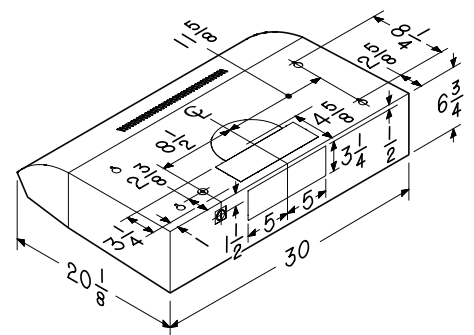

86202B 13/04