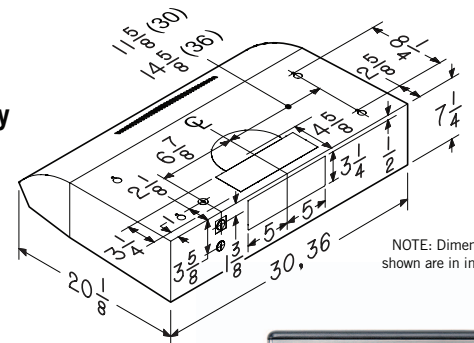

NOTE: Dimensions shown are in inches.

SPECIFICATIONS

WIDTH	STAINLESS STEEL	WHITE	BLACK	VOLTS	AMP	CFM Max/Min	SONES Max/Min	DUCT	REMOTE CONTROL
30"	QP230SSC	QP230WWC	QP230BLC	120	2.8	350/100	5/0.6	3¼" x 10", 7" round	-
30"	QP330SSC	QP330WWC	QP330BLC	120	3.3	450/100	7/0.3	3¼" x 10", 7" round	Yes (optional)
36"	QP336SSC	QP336WWC	-	120	3.3	450/100	7/0.3	3¼" x 10", 7" round	Yes (optional)