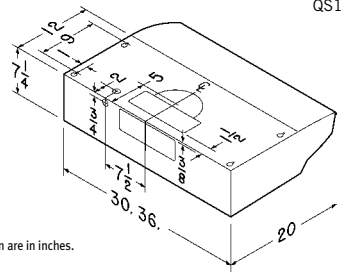

Dimensions shown are in inches.

Broan QS Series

The QS series sets a new standard for style, quiet and ease of cleaning.

- Three-level light settings; dual halogen bulbs (PAR20) not included
- Heat Sentry™ detects excessive heat and turns unit to high automatically (QS2, QS3)

SPECIFICATIONS

SERIES	WIDTH	STAINLESS STEEL	WHITE	BLACK	BISCUIT	ALMOND	CONTROL	FILTER	CFM	SONES	INSTALLATION TYPE
QS3	30"	QS330SSN	QS330WWN	QS330BLN	—	—	Three-speed electronic control with boost mode	Professional style filters	430	0.4	3 1/4" x 10" (H.V) 7" round*, non-ducted
	36"	QS336SSN	QS336WWN	—	—						
QS2	30"	QS230SSN	QS230WWN	QS230BLN	—	—	Three-speed electronic control	Micromesh filters	300	0.9	3 1/4" x 10" (H.V) 7" round*, non-ducted
QS1	30"	QS130SSN	QS130WWN	QS130BLN	—	QS130AAN	Two-speed rocker switch control	Aluminum filters	220	1.5	3 1/4" x 10" (H.V) 7" round*, non-ducted

OPTIONS

BPSF30	Replacement Charcoal Filter 30" (QS)	BPS3FA36	Replacement Aluminum Filter, 36" (QS3)
BPSF36	Replacement Charcoal Filter, 36" (QS)	BPS2FA30	Replacement Aluminum Filter, (QS2)
BPS3FA30	Replacement Aluminum Filter, 30" (QS3)	BPS1FA30	Replacement Aluminum Filter, (QS1)
ARP310**	Réducteur de débit (limite le débit de la hotte à moins de 300 PCM)		

* 7" round damper and adapter sold separately.

** QS2 Series only.

87437B01/11