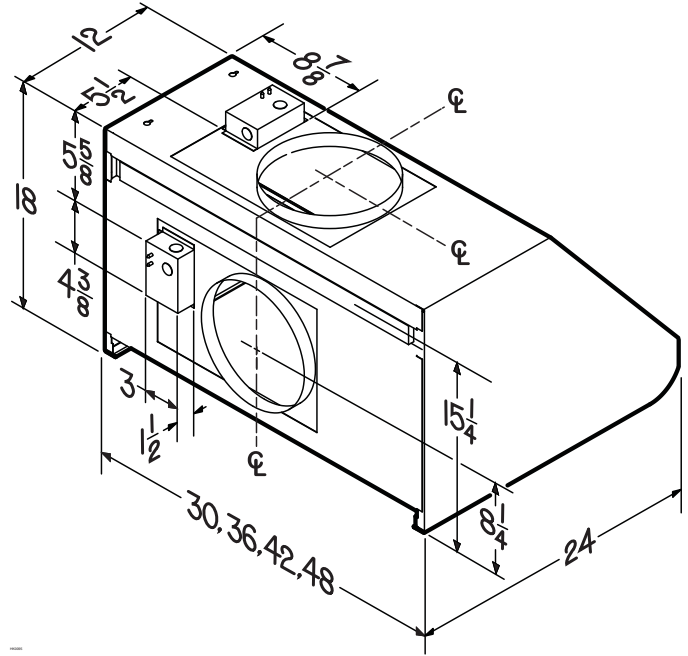

SPECIFICATIONS

| MODEL | E60E (30" AND 36") | E60E (42" AND 48") |
|-----------------------|-----------------------|-----------------------|
| VOLTS | 120 VAC | 120 VAC |
| Hz | 60 | 60 |
| AMPS (WITHOUT BLOWER) | 0.8 | 1.3 |
| DUCTING SIZE | 10" ROUND | 10" ROUND |
| 2 LED MODULES | 120 V, 5.5 W | 120 V, 5.5 W |
| WARRANTY | 1 YEAR | 1 YEAR |

*EXTERNAL OR IN-LINE BLOWERS SOLD SEPARATELY.

DIMENSIONS

NOTE: DIMENSIONS SHOWN ARE IN INCHES.

BROAN-NUtONE CANADA ULC, MISSISSAUGA, ONTARIO WWW.BROAN.CA 1-888-882-7626

| PROJECT | REMARKS |
|--------------|---------|
| LOCATION | |
| MODEL No. | |
| QTY. | |
| SUBMITTED BY | |
| DATE | |