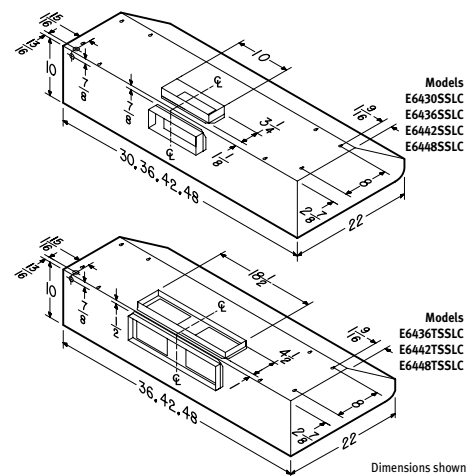

Broan Elite E64000 Series

True professional style and performance has never been easier to bring home.

- 10" under-cabinet design
- Dedicated models in all widths for use with external blower options—choice of eight, from 280–1500 CFM
- PURLED™ lighting; two 5.5 watt LED bulbs
- Pro-style, dishwasher-safe baffle filters with handles for convenient removal and removable grease drip rail
- Variable speed control with power on light indicator
- Heat Sentry™ detects excessive heat and adjusts blower speed automatically
- Designed to duct out of the hood shell in either horizontal or vertical direction with internal blowers. External blowers duct vertically

EXCLUSIVE LIGHTING

IMPROVES LIGHT OUTPUT BY 25%

↑ 25%

IMPROVES ENERGY EFFICIENCY BY 88%

88%

DISTRIBUTES LIGHT ON COOK SURFACES 6 TIMES BETTER

6X

SPECIFICATIONS

WIDTH	INTERNAL BLOWER** 600 CFM Duct 3-1/4" x 10"	INTERNAL BLOWER** 1100 CFM Duct 4-1/2" x 18"	INTERNAL BLOWER** 1200 CFM Duct 4-1/2" x 18"	EXTERNAL BLOWER** CAPABLE Duct 10" Rd	MAX AMPS*	SONES AT NORMAL SPEED*	OPTIONAL BACK-SPLASH
30"	E6430SSLC			E64E30SSLC	5.5	1.5 max	RMP3004
36"	E6436SSLC	E6436TSSLC		E64E36SSLC	5.5	1.5 max	RMP3604
42"	E6442SSLC	E6442TSSLC		E64E42SSLC	9.0	1.5 max	RMP4204
48"	E6448SSLC		E6448TSSLC	E64E48SSLC	9.0	2.0 max	RMP4804

OPTIONS

ARP310*** Air flow reducer (limits the airflow of the hood under 300 CFM)

* Sones at high speed for Internal 600 – 13.5 max; Internal 1200 – 14.5 max

** Duct adapter & damper is included with the Internal blowers: External blower capable models include the 332KR rough-in kit

*** 600 CFM hoods only

• 120V 60Hz

87121B