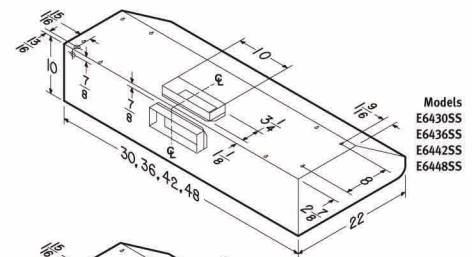

Dishwasher-safe baffle filters feature handles for convenient removal.

Models
E6430SS
E6436SS
E6442SS
E6448SS