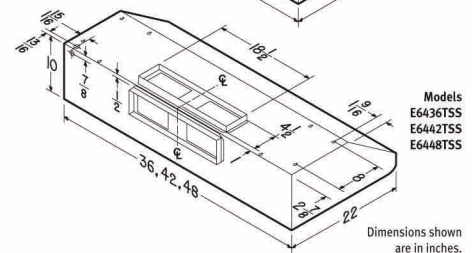

Models
E6436TSS
E6442TSS
E6448TSS

Dimensions shown are in inches.

Broan Elite E64000 Series

Broan introduces the E64000 range hoods in 10" under-cabinet. These new models come with integrated internal blowers or dedicated external blower capability. When you want professional style and performance, trust Broan to cover every detail.

- 10" under-cabinet design
- Brushed stainless steel finish 30", 36", 42" and 48" widths, 22" depth
- 600 CFM internal blower is standard on all models
- 1100 CFM blower available in 36" and 42" models
- 1200 CFM blower also available in 48" model
- Dedicated models in all widths for use with external blower options—choice of eight, from 280–1500 CFM
- Bright halogen lighting; Two 50-watt bulbs in 30" and 36" widths, Three 50-watt bulbs in 42" and 48" widths (purchase bulbs separately)
- Pro-style, dishwasher-safe baffle filters with removable grease drip rail
- Variable speed control remembers last setting—blue power-on indicator light
- Heat Sentry™ detects excessive heat and adjusts blower speed automatically

- Optional pro-style backsplash
- Designed to duct out of the hood shell in either horizontal or vertical direction with internal blowers. External blowers duct vertically

SPECIFICATIONS

WIDTH	INTERNAL BLOWER** 600 CFM Duct 3-1/4" x 10"	INTERNAL BLOWER** 1100 CFM Duct 4-1/2" x 18"	INTERNAL BLOWER** 1200 CFM Duct 4-1/2" x 18"	EXTERNAL BLOWER** CAPABLE Duct 10" Rd	MAX AMPS*	SONES AT NORMAL SPEED*	OPTIONAL BACK-SPLASH
30"	E6430SSC			E64E30SS	5.5	1.5 max	RMP3004
36"	E6436SSC	E6436TSSC		E64E36SS	5.5	1.5 max	RMP3604
42"	E6442SSC	E6442TSSC		E64E42SS	9.0	1.5 max	RMP4204
48"	E6448SSC		E6448TSSC	E64E48SS	9.0	2.0 max	RMP4804

OPTIONS

1. SV08343 Replacement charcoal filter
2. ARP310*** Air flow reducer (limits the airflow of the hood under 300 CFM)

* Sones at high speed for Internal 600 – 13.5 max; Internal 1200 – 14.5 max

** Duct adapter & damper is included with the Internal blowers: External blower capable models include the 332KR rough-in kit

*** 600 CFM hoods only

• 120V 60Hz

87121B 12/02