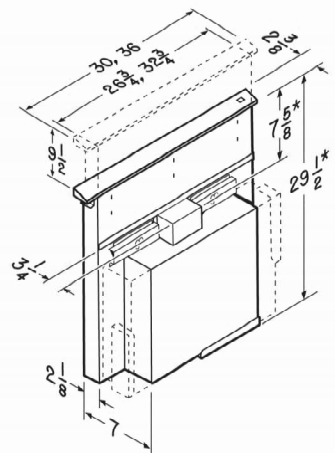

Broan Elite RMDD Series

This compact model installs behind most style cooktops for an unobtrusive appearance and has a thin profile that saves space under the cabinet. The RMDD Series also combines high-performance features with stainless steel construction on all exposed surfaces to provide a durable finish and an unforgettable look.

- Chimney rises over 9-1/2 inches when activated, ideal for large pots and pans.
- Variable-speed control for centrifugal blower enables effective and quiet operation.
- Optional remote control will activate downdraft from an alternate location.
- Heat Sentry™ detects excessive heat and adjusts blower speed to high automatically.
- Dishwasher-safe filters are easy to remove and feature a stylish brushed stainless steel appearance for a professional look.
- Internal 500 CFM centrifugal blower or choice of exterior blower options from 600 to 1500 CFM or four in-line blowers from 280 to 1100 CFM.
- Unique ducting capability allows the internal or remote blower connection to be ducted to the left, right or downward.
- These units are not for installations behind ovens.

NOTE: Dimensions shown are in inches.

SPECIFICATIONS

| WIDTH | STAINLESS STEEL | BLOWER | VOLTS | AMPS | CFM | DUCT |
|-------|-----------------|----------|-------|------|-----|--------------|
| 30" | RMDD3004 | Internal | 120 | 4.0 | 500 | 3-1/4" x 10" |
| 36" | RMDD3604 | Internal | 120 | 4.0 | 500 | 3-1/4" x 10" |
| 30" | RMDD3004EX | External | 120 | 4.0 | * | 3-1/4" x 14" |
| 36" | RMDD3604EX | External | 120 | 4.0 | * | 3-1/4" x 14" |