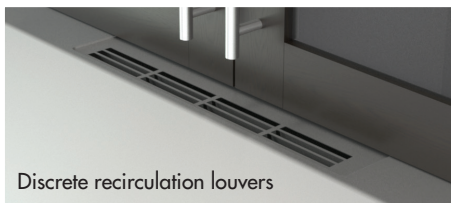

SUITABLE FOR INSTALLATION WITH OR WITHOUT EXTERIOR DUCTING

Discrete recirculation louvers

Color match plate to hide recirculation louvers

## NuTone NCS3 Series NEW

Attractive modern design with professional styling

- Powerful blower delivers 250 CFM (HVI-certified)
- Whisper-quiet blower for a peaceful cooking experience
- Fully enclosed bottom design allows for easy cleaning
- Easy ducted or non-ducted installation (Charcoal filter sold separately)
- Dishwasher-safe aluminum filter for long-lasting performance
- Dual halogen lighting creates a bright, well-lit cooktop (Two 50-watt (PAR16 or MR16) GU10 halogen bulbs sold separately. LED replacement bulbs are not recommended)
- Easy-to-use 2-speed rocker switch
- Two-intensity lighting
- Available in black, white and stainless steel