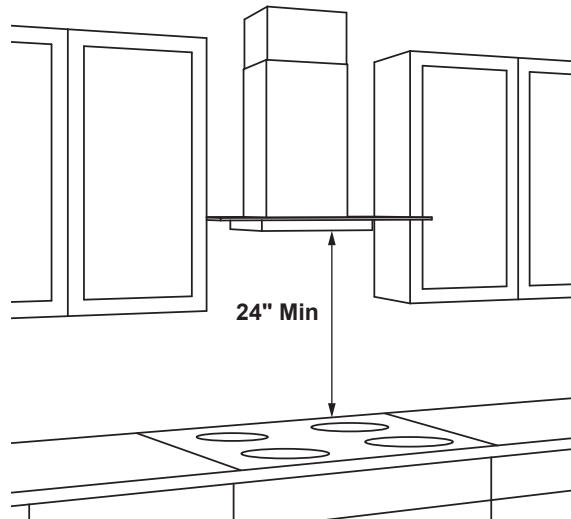

UXRC70 – Remote Control

JXCF71 – Charcoal Filter
 (needed if used in recirculation mode)

30" Models Require a 30"-Wide Opening

*The supplied duct cover fits 7'-5" to 9'-3" ceiling heights (10' with optional high ceiling kit UXDC73)

AMP RATING

120V	5.3
------	-----

The vent hood must be installed 24" min. above the cooking surface. For optimal performance, installing the hood more than 36" above the cooking surface is not recommended. The hood installation height above the cooking surface depends upon ceiling height. The telescopic duct cover conceals the ductwork running from the top of the hood to the ceiling.