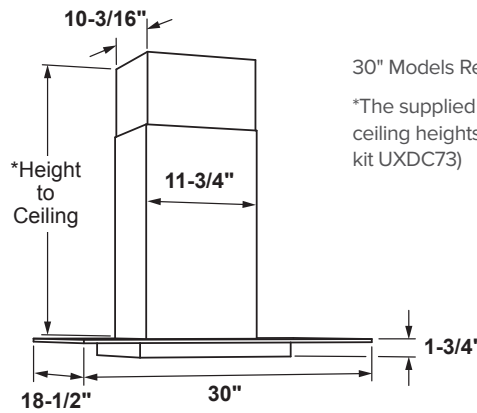

Café™ 30" Wall-Mount Glass Canopy Chimney Hood

CVW73014MWM / CVW73013MDS / CVW73012MSS

CAFÉ

DISTINCT BY DESIGN™

WARRANTY

Parts warranty	Limited 1-year entire appliance
Labor warranty	Limited 1-year entire appliance
Warranty notes	See written warranty for full details

DIMENSIONS AND INSTALLATION INFORMATION

Installation Information:

Before installing, consult Use & Care/installation instructions packed with product for current dimensional data.

Optional Accessories

UXDC732MSS/3MDS/4MWM – 10(ft.) Ceiling Duct Cover Kit

For 30" distance from counter to hood:

7'-5" – 8'-9" ceiling height - no duct cover required
8'-10" and above ceiling height – UXDC732MSS/3MDS/4MWM
Refer to Installation Instructions for exact specifications

UXRC70 – Remote Control

JXCF71 – Charcoal Filter
(needed if used in recirculation mode)

30" Models Require a 30"-Wide Opening

*The supplied duct cover fits 7'-5" to 9'-3" ceiling heights (10' with optional high ceiling kit UXDC73)