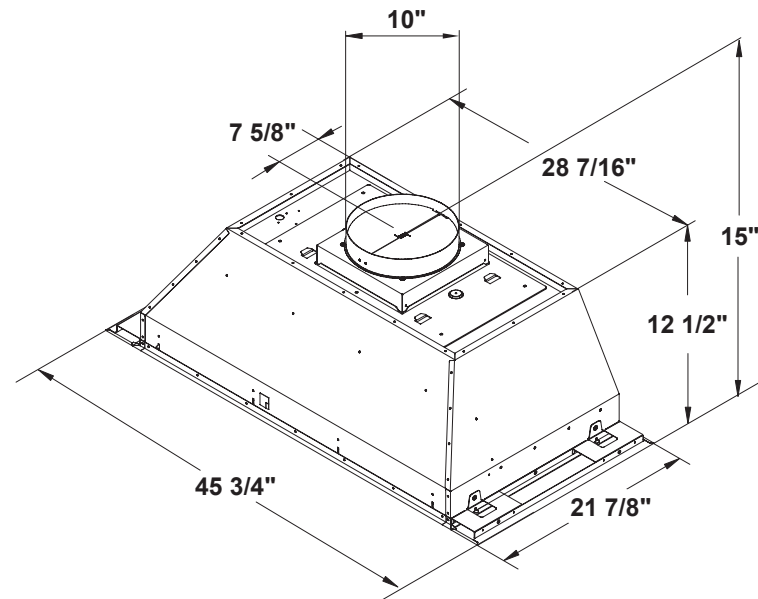

For answers to your Monogram, GE Café™, GE Profile™ or GE Appliances product questions, visit our website at geappliances.com or call GE Answer Center® Service, 800.626.2000.

Specification Revised 11/22