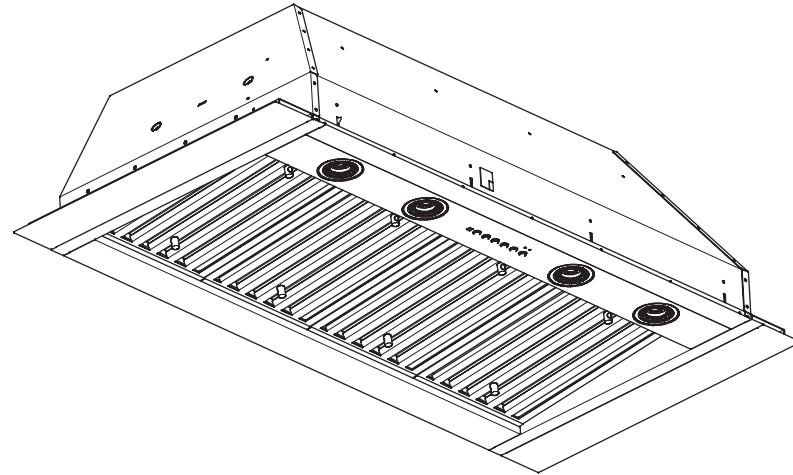

UVC9480SLSS

48" Universal Custom Hood Insert

DIMENSIONS AND INSTALLATION INFORMATION (IN INCHES)

Installation Information: Before installing, consult installation instructions, packed with product, for current dimensional data.

AMP RATING	
120V	6.0

These hoods are secured to the custom cabinet from both sides through 8 screws. Two 2x4 studs separated by 39" need to be provided on the custom cabinets for installation.

Art is showing the cutout dimensions.