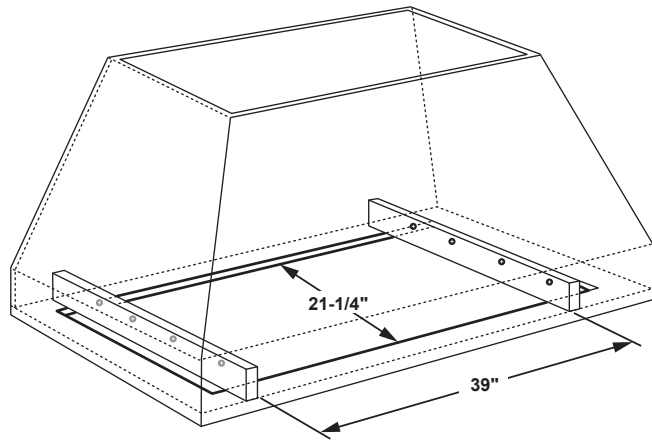

## 48" Universal Custom Hood Insert

### DIMENSIONS AND INSTALLATION INFORMATION (IN INCHES)

**Installation Information:** Before installing, consult installation instructions, packed with product, for current dimensional data.

AMP RATING	
120V	6.0