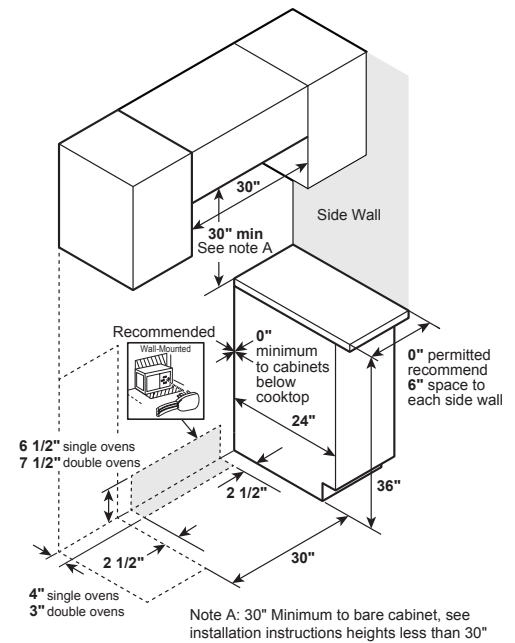

Café™ 30" Smart Slide-In Front Control Induction and Convection Range with Warming Drawer

CAFÉ

DISTINCT BY DESIGN™

CHS90XP4MW2 / CHS90XP3MD1 / CHS90XP2MS1

POWER / RATINGS

Amp Rating at 208V	40
Amp Rating at 240V	40
Bake Wattage	2850W
Broiler Wattage	4000W
Convection Wattage	2500W
KW Rating at 208V	11.3
KW Rating at 240V	13.6

WARRANTY

Parts Warranty	Limited 1-year entire appliance
Labor Warranty	Limited 1-year entire appliance
Warranty Notes	See written warranty for full details

DIMENSIONS

Receptacle Locations: Locally approved flexible service cord or conduit must be used because terminals are not accessible after range installation. See shaded area in drawing for location of electrical outlet box. Recommended outlet locations allow range to be installed directly against rear wall.

Note: This appliance has been approved for 0" spacing to adjacent surfaces above the cooktop. However, a 6" minimum spacing to surfaces less than 15" above the cooktop and adjacent cabinet is recommended to reduce exposure to steam, grease splatter and heat.

Installation Information: Before installing, consult installation instructions for current dimensional data and additional requirements.

ADDITIONAL ACCESSORIES