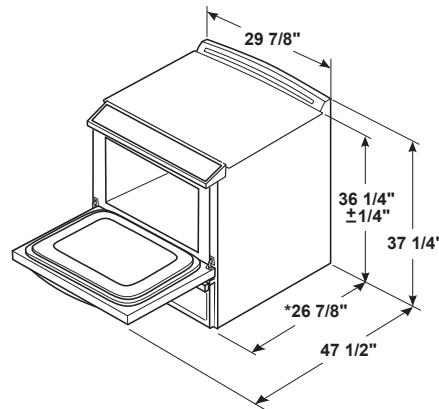

Café™ 30" Smart Slide-In Front Control Induction and Convection Range with Warming Drawer

CAFÉ

DISTINCT BY DESIGN™

CHS90XP4MW2 / CHS90XP3MD1 / CHS90XP2MS1

POWER / RATINGS

Amp Rating at 208V	40
Amp Rating at 240V	40
Bake Wattage	2850W
Broiler Wattage	4000W
Convection Wattage	2500W
KW Rating at 208V	11.3
KW Rating at 240V	13.6

WARRANTY

Parts Warranty	Limited 1-year entire appliance
Labor Warranty	Limited 1-year entire appliance
Warranty Notes	See written warranty for full details

DIMENSIONS

Receptacle Locations: Locally approved flexible service cord or conduit must be used because terminals are not accessible after range installation. See shaded area in drawing for location of electrical outlet box. Recommended outlet locations allow range to be installed directly against rear wall.

Note: This appliance has been approved for 0" spacing to adjacent surfaces above the cooktop. However, a 6" minimum spacing to surfaces less than 15" above the cooktop and adjacent cabinet is recommended to reduce exposure to steam, grease splatter and heat.

Installation Information: Before installing, consult installation instructions for current dimensional data and additional requirements.

ADDITIONAL ACCESSORIES