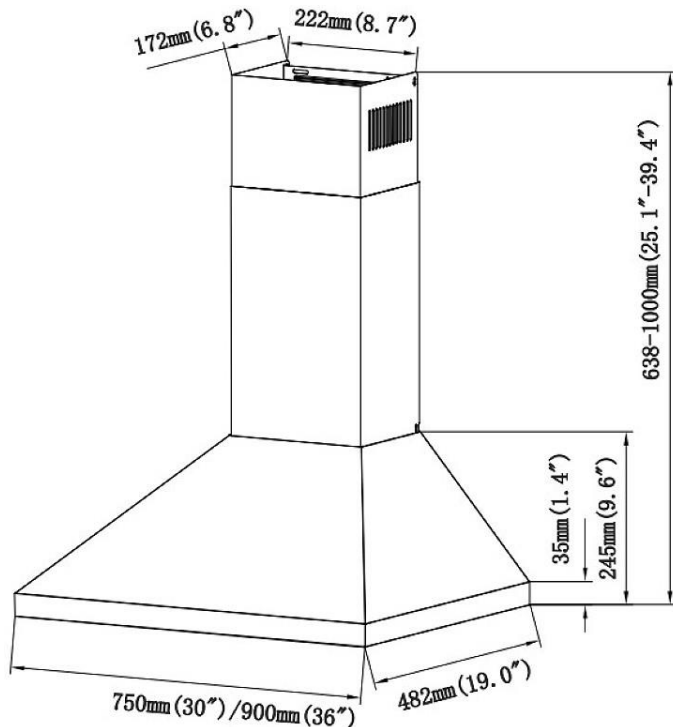

## 30" / 36" Wall Mounted Hood

CVW206-30SS / CVW206-36SS

### KEY FEATURES

- ✓ Available in 30" or 36" widths
- ✓ High quality stainless steel
- ✓ Powerful 600 CFM Blower
- ✓ 3 Speed Levels
- ✓ Noise Level Ratings -  
12 Sones / 16 Sones / 23 Sones
- ✓ Electronic Soft Touch Controls
- ✓ LED Display Lights
- ✓ SS Baffle Filters
- ✓ Ducted or Recirculating option  
(accessory kit sold separately)

### DIMENSIONS

W x D x H: 30" x 19" x 25.1"-39.4"

W x D x H: 36" x 19" x 25.1"-39.4"