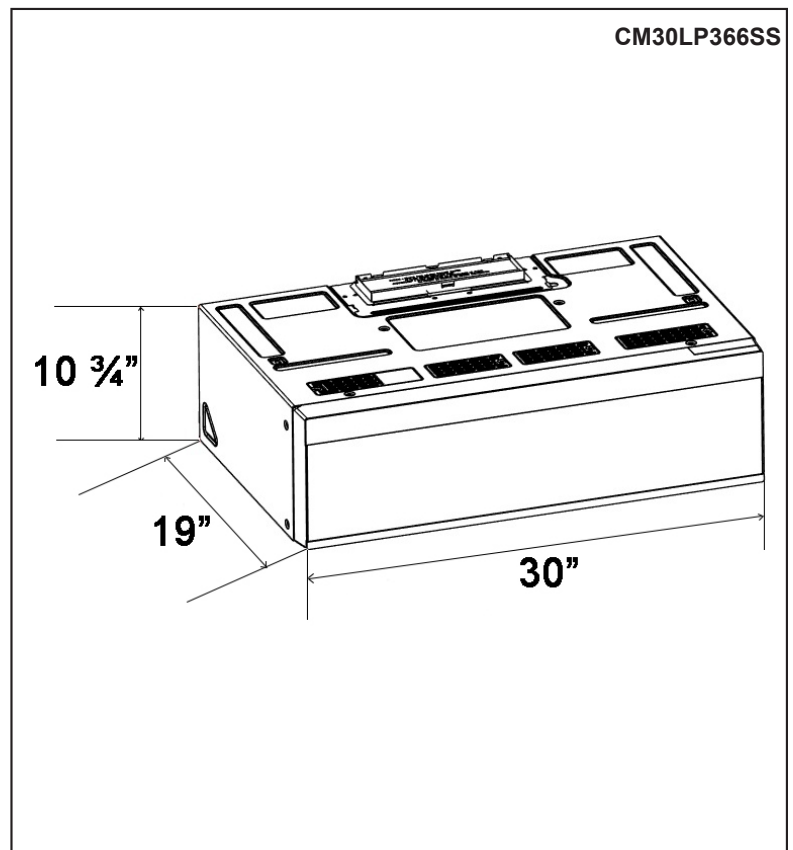

Features:

6 Pre-set
Cooking Settings

Range Hood with
Grease and Charcoal Filter

Auto Cooking

30" wide, fit in any size
kitchen

1000W
1000 Watts Output

10 Level Power

Kitchen Timer/
Digital Clock

2 Years Warranty

Model	Finish	Ducting	Filters	Size	CFM
CM30LP366SS	Stainless Steel	6" round	Mesh	30"	400

Cyclone Range Hoods Inc.

Features

- Glass full-touch control panel
- Dual venting (to outside with grease filters or recirculating with charcoal filter), both filters included
- 10 power levels for precise cooking
- 3 auto cooking settings
- 3 snack menus settings
- 2 pre-set defrost settings
- 2 speed (High-Low-Off) venting system
- Easy-clean interior with “Diamondback” wall design for even heating
- Stylish “pocket handle” integrated into the door for a clean look
- 2 LED cooktop lighting levels
- “Add 30 seconds” button
- “Turntable ON/OFF” option for extra large dishes
- “Child safety lock” feature
- LED interior lighting
- Built-in kitchen countdown timer with alarm and digital clock

Specifications

- | | | |
|----------------------------|------------------------------------|--------------------------------|
| • Air Flow: 400 CFM | • Turntable Size: 12.4 Inches | • Current: TBD |
| • Power Output: 1000 Watts | • Noise Level: TBD | • Ducting: 6" round (Top Only) |
| • Oven Capacity: 1.2 Cu.Ft | • Electrical Connection: 120V/60Hz | • Finish: Stainless Steel |