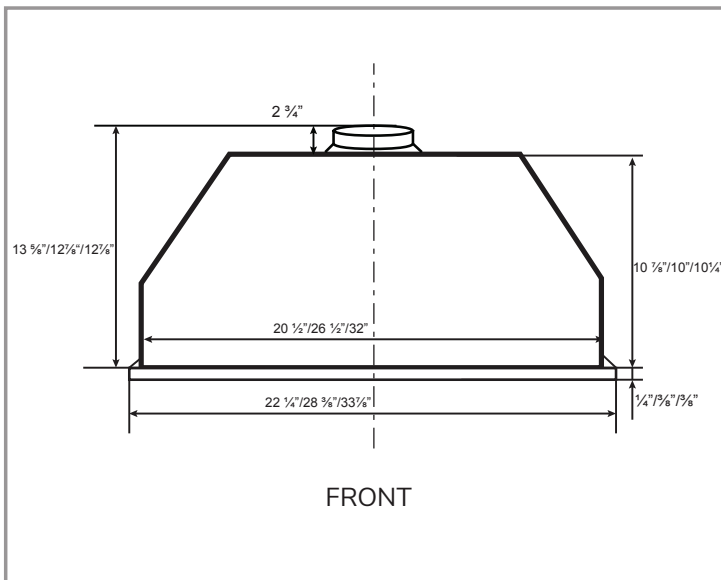

Options

- Widths: 22", 28", 34"

Specifications

- Air Flow Volume: 300 CFM
- Electrical Connection: 120V/60Hz
- Power Consumption: 180Watts
- Current: 1.8 Amps
- Fan Speed: 1350 RPM
- Fan Type: Centrifugal Blower
- Finishes: Stainless Steel
- Ducting: 6" Round
- Dimensions: Width: 22¹/₄", 28³/₈", 33⁷/₈"
Height: 11¹/₈"
Depth: 11¹/₄", 11³/₈", 14¹/₈"
- Noise Level: Min. 2 Sones
Max. 4 Sones