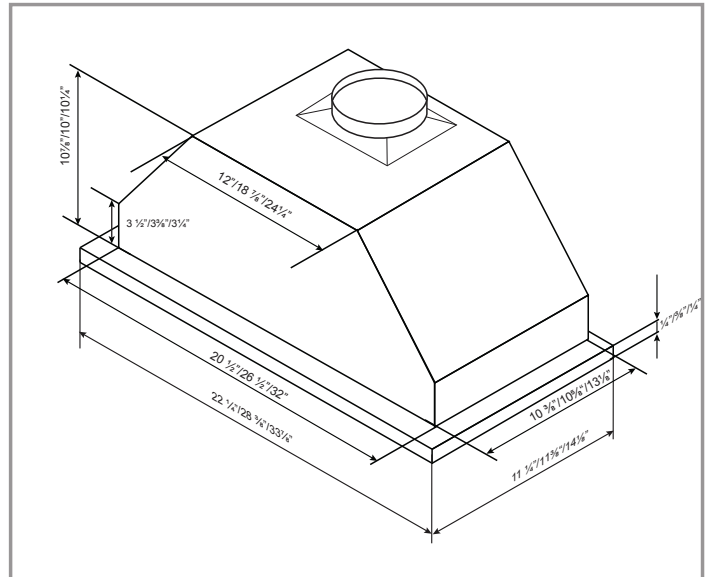

Options

- Widths: 22", 28", 34"

Specifications

- Air Flow Volume: 300 CFM
- Electrical Connection: 120V/60Hz
- Power Consumption: 180Watts
- Current: 1.8 Amps
- Fan Speed: 1350 RPM
- Fan Type: Centrifugal Blower
- Finishes: Stainless Steel
- Ducting: 6" Round
- Dimensions: Width: 22¹/₄", 28³/₈", 33⁷/₈"
Height: 11¹/₈"
Depth: 11¹/₄", 11³/₈", 14¹/₈"
- Noise Level: Min. 2 Sones
Max. 4 Sones