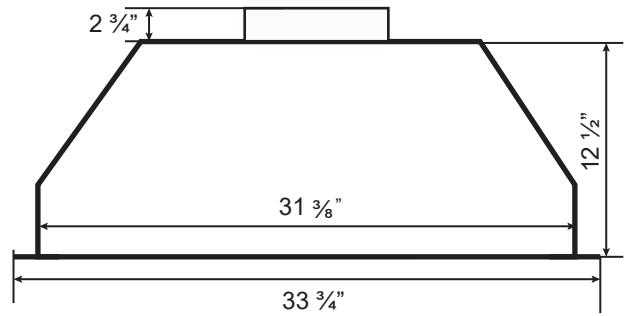

Dimensions: Classic Collection - Insert
Model: BX60034

BOTTOM

FRONT

TOP