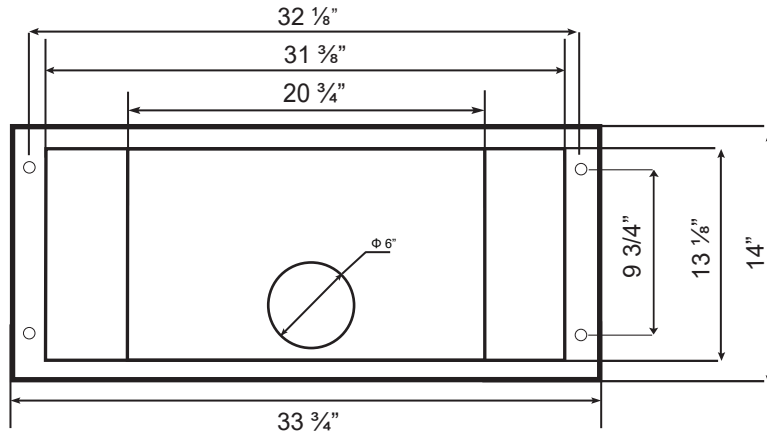

Dimensions: Classic Collection - Insert
Model: BX60034

BOTTOM

FRONT

TOP