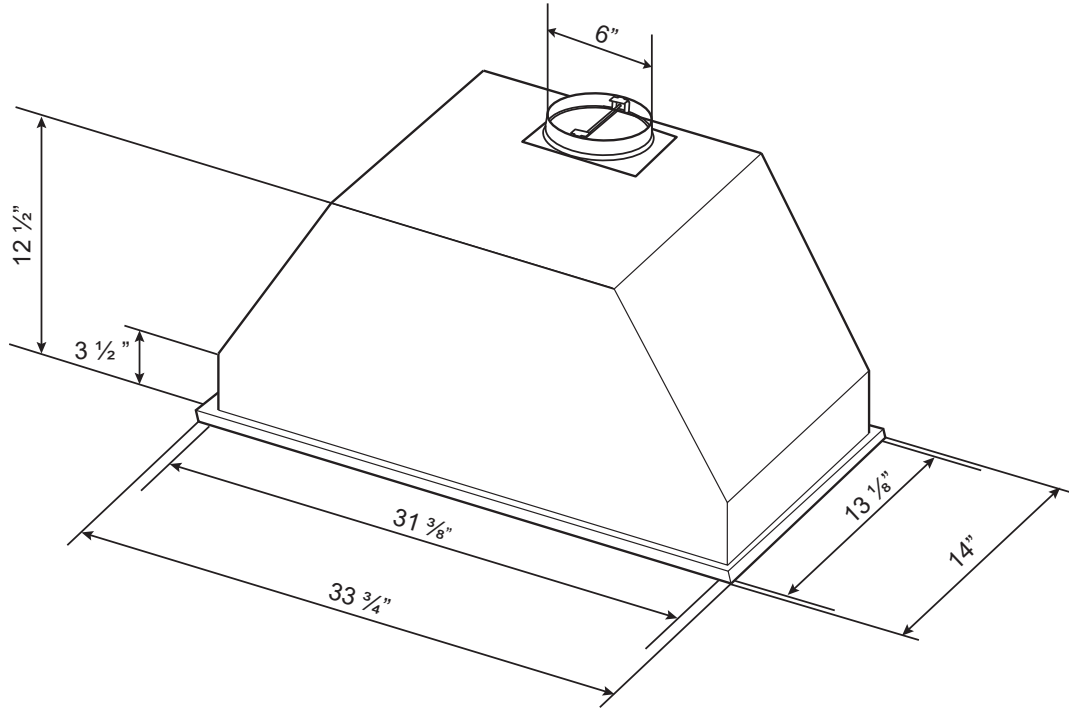

Dimensions: Classic Collection - Insert
Model: BX60034

BOTTOM

FRONT

TOP