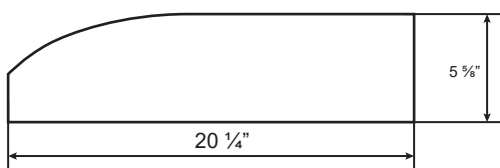

Dimensions: Classic Collection - Undermount

Model: CY917R24

BOTTOM

TOP

SIDE

FRONT