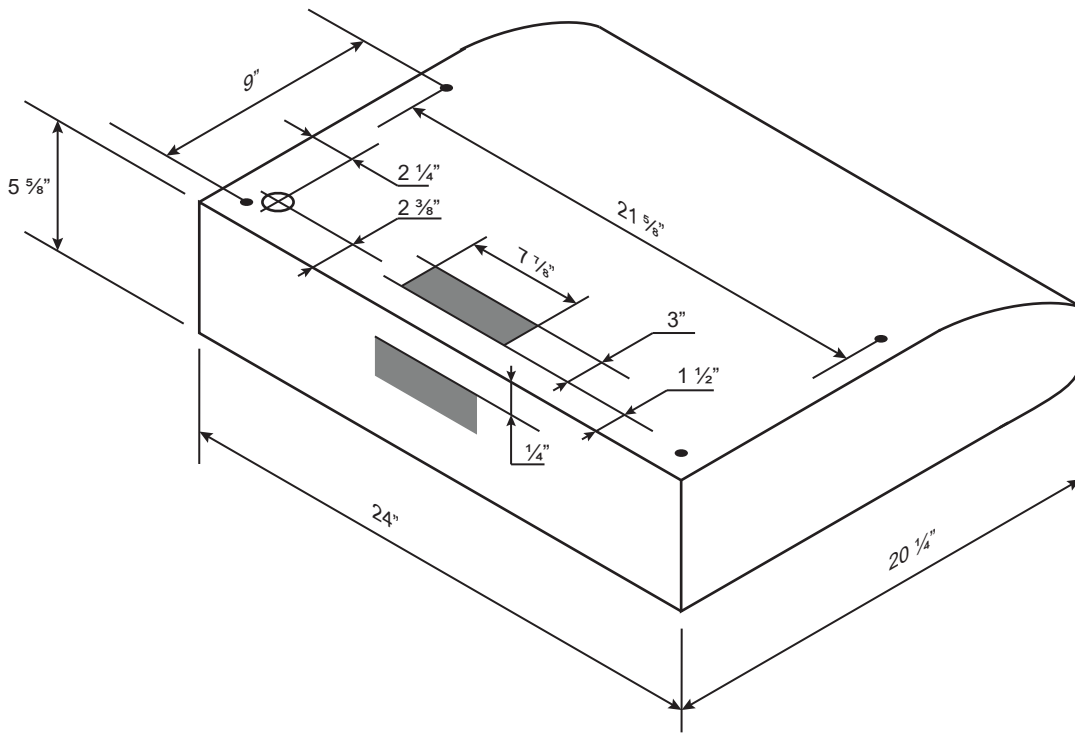

Dimensions: Classic Collection - Undermount

Model: CY917R24

BOTTOM

TOP

SIDE

FRONT