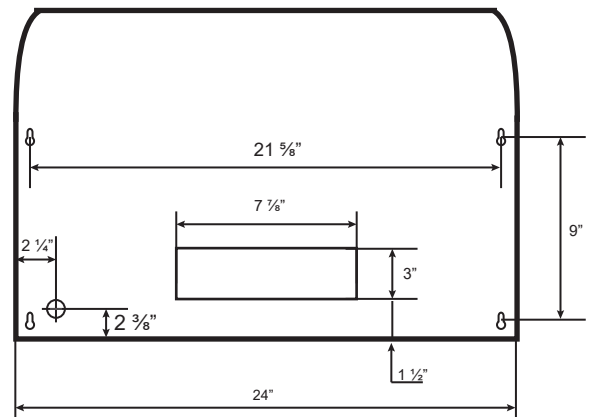

Dimensions: Classic Collection - Undermount

Model: CY917R24

BOTTOM

TOP

SIDE

FRONT