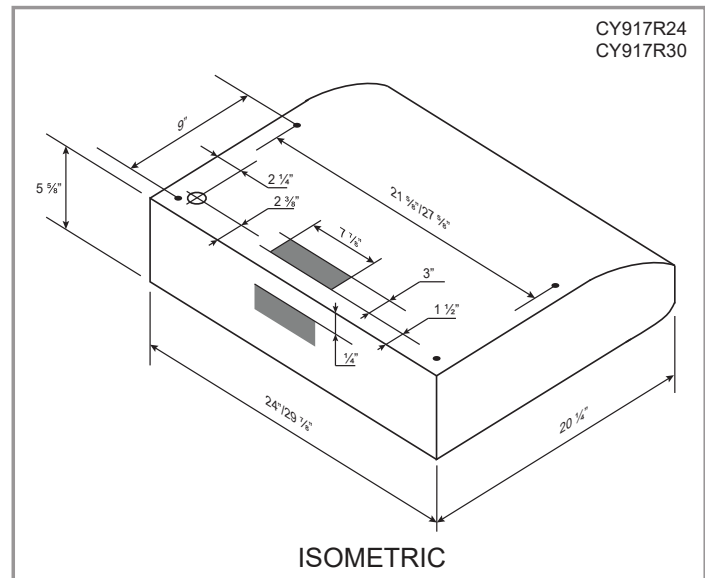

Green Features

3 Speed Push Button
Control Panel

Long-lasting
LED Light bulbs

Grease
Ring

Model	Colour	Ducting	Filters	Size	CFM
CY917R24W	White	6"	Mesh	24"	300
CY917R24B	Black	6"	Mesh	24"	300
CY917R24SS	Stainless Steel	6"	Mesh	24"	300
CY917R30W	White	6"	Mesh	30"	300
CY917R30B	Black	6"	Mesh	30"	300
CY917R30SS	Stainless Steel	6"	Mesh	30"	300

Options

- Widths: 24", 30"
- Finishes: White, Black, Stainless Steel

Note: 24" comes with two filters

Specifications

- | | | |
|---|---|---|
| <ul style="list-style-type: none"> • Air Flow Volume: 300 CFM • Electrical Connection: 120 V/60 Hz • Power Consumption: 240 Watts • Current: 2.0 Amps | <ul style="list-style-type: none"> • Fan Speed: 1350 RPM • Fan Type: Axial Blower • Finishes: White, Black, Stainless Steel • Ducting: 6" Round | <ul style="list-style-type: none"> • Noise Level: Min. 2 Sones
Max. 4 Sones • Knock-out: 3 ¼" x 10"
Rectangular
(Top or Rear) |
|---|---|---|