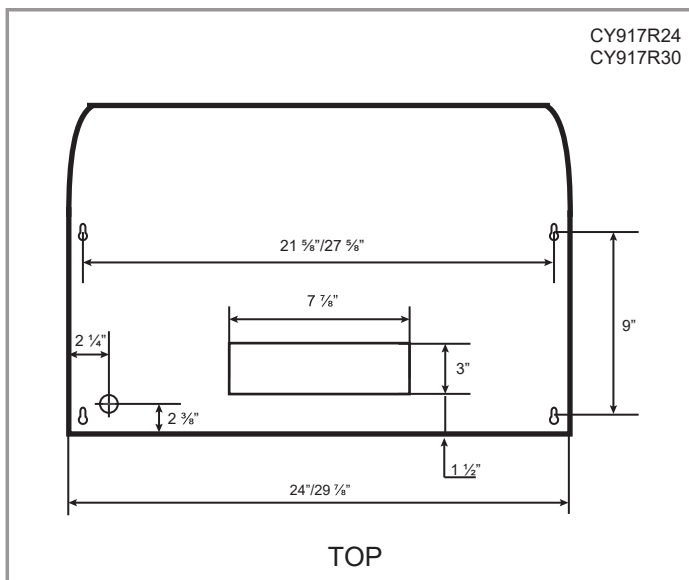

Options

- Widths: 24", 30"
- Finishes: White, Black, Stainless Steel

Note: 24" comes with two filters

Specifications

- | | | |
|---|---|---|
| <ul style="list-style-type: none"> • Air Flow Volume: 300 CFM • Electrical Connection: 120 V/60 Hz • Power Consumption: 240 Watts • Current: 2.0 Amps | <ul style="list-style-type: none"> • Fan Speed: 1350 RPM • Fan Type: Axial Blower • Finishes: White, Black, Stainless Steel • Ducting: 6" Round | <ul style="list-style-type: none"> • Noise Level: Min. 2 Sones
Max. 4 Sones • Knock-out: 3 ¼" x 10"
Rectangular
(Top or Rear) |
|---|---|---|