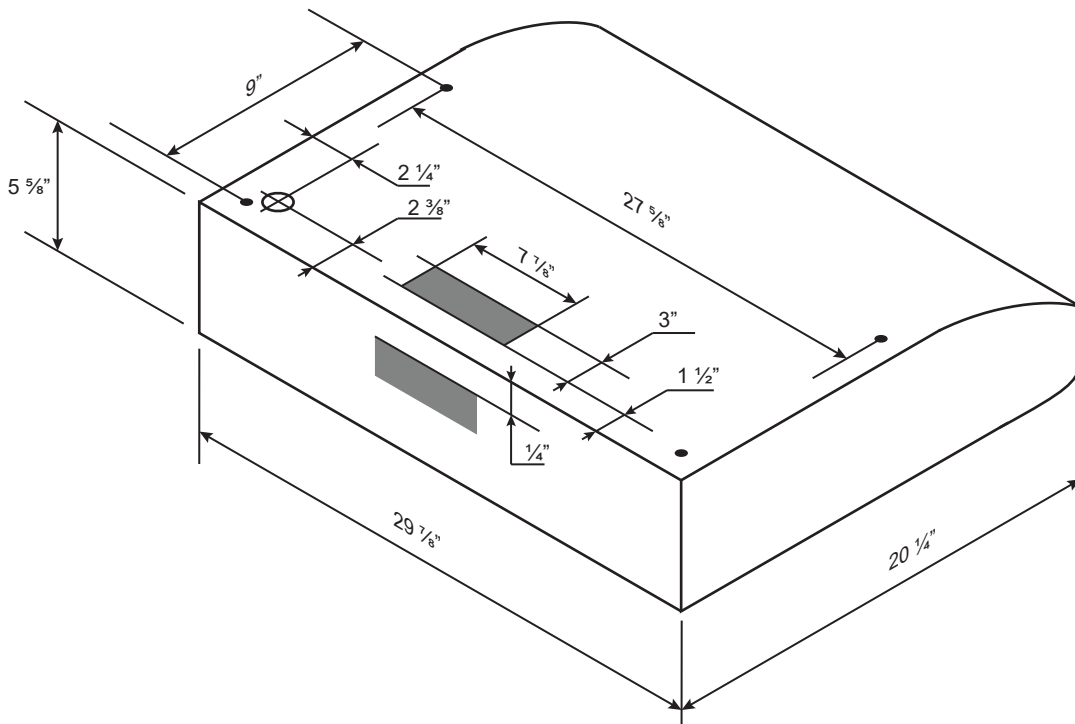

Dimensions: Classic Collection - Undermount

Model: CY917R30

BOTTOM

TOP

SIDE

FRONT