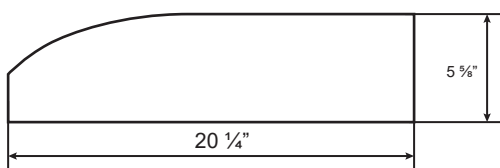

Dimensions: Classic Collection - Undermount

Model: CY917R30

BOTTOM

TOP

SIDE

FRONT