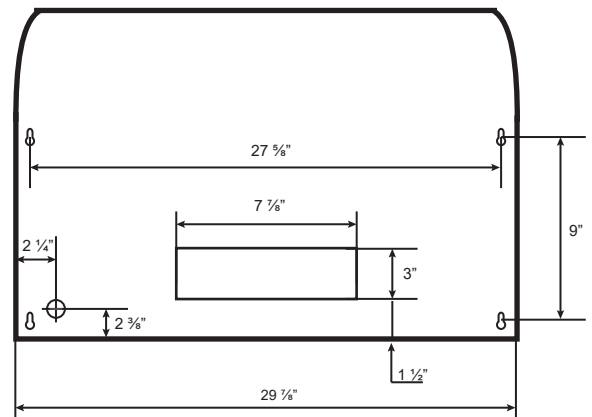

Dimensions: Classic Collection - Undermount

Model: CY917R30

BOTTOM

TOP

SIDE

FRONT