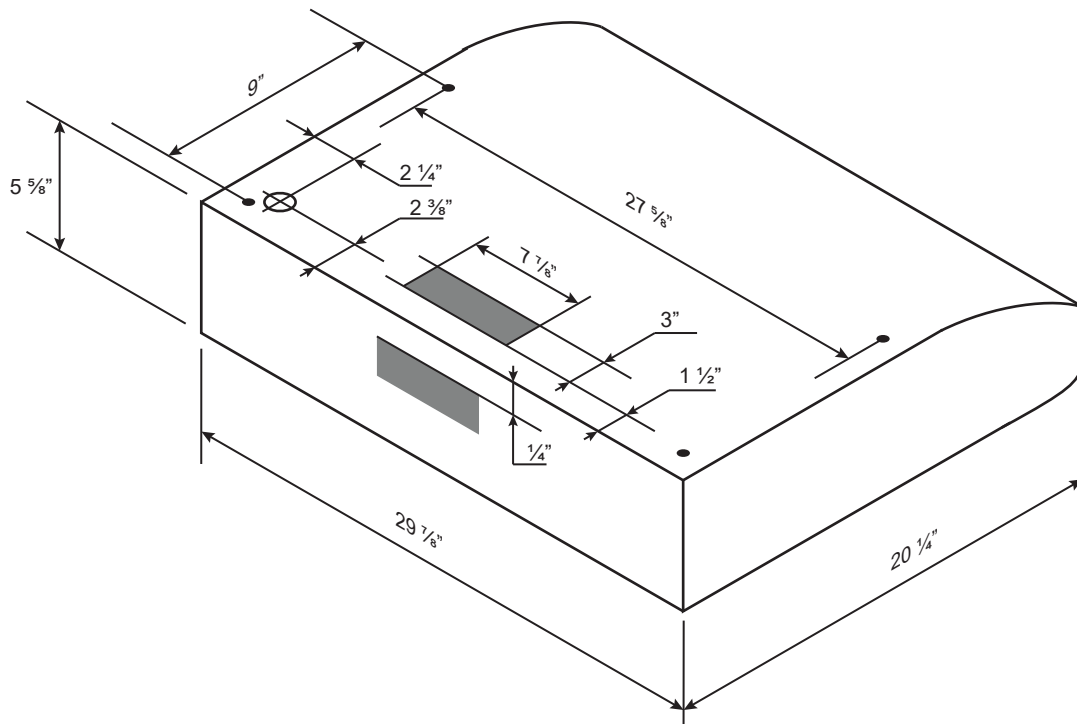

Dimensions: Classic Collection - Undermount

Model: CYB919R30

BOTTOM

TOP

SIDE

FRONT