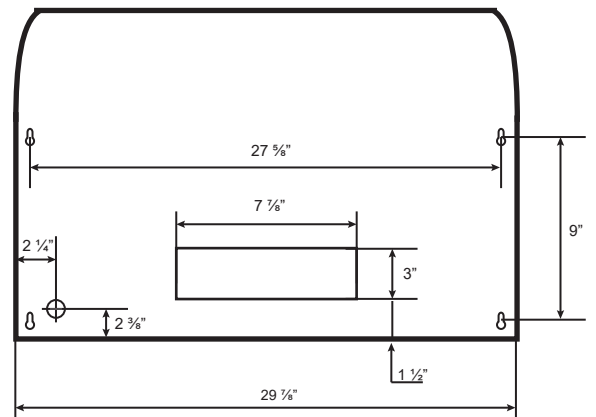

Dimensions: Classic Collection - Undermount

Model: CYB919R30

BOTTOM

TOP

SIDE

FRONT