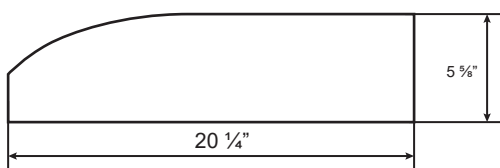

Dimensions: Classic Collection - Undermount

Model: CYB919R30

BOTTOM

TOP

SIDE

FRONT